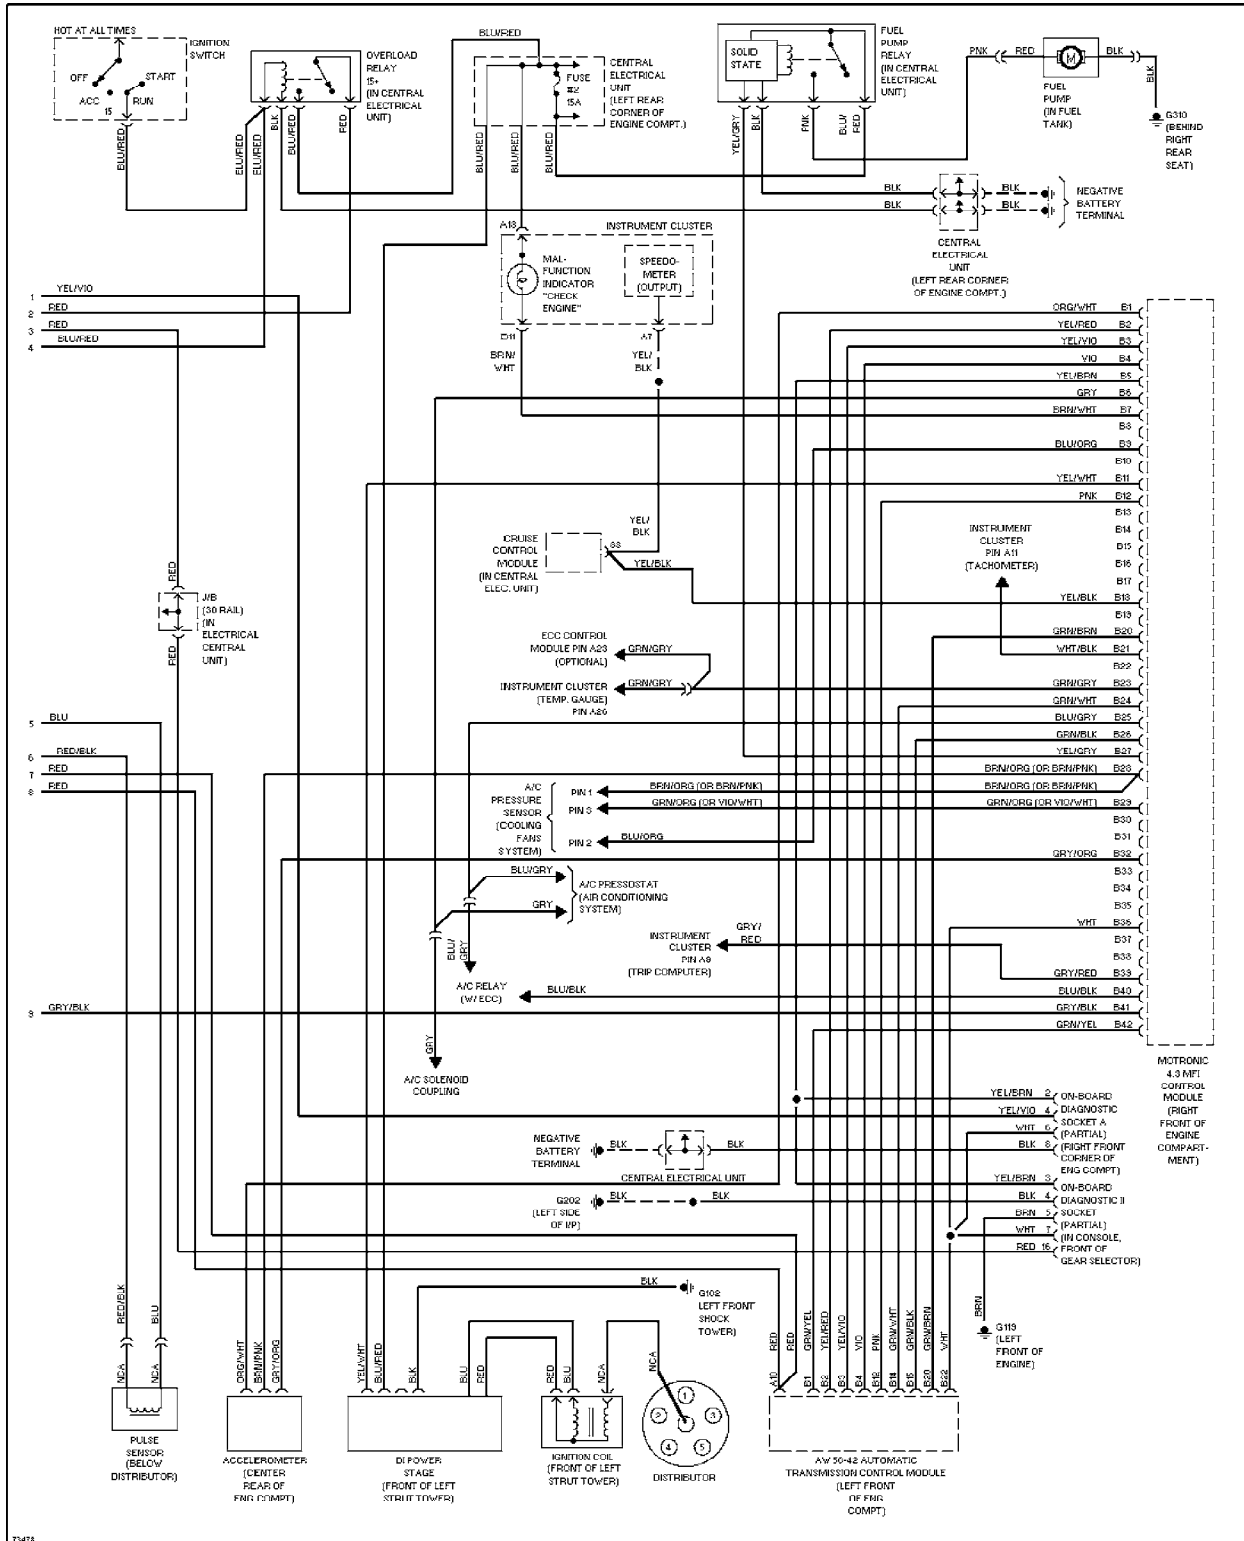

L - WIRING DIAGRAMS - TURBO

1995 Volvo 850

1995 ENGINE PERFORMANCE
Volvo - Wiring Diagrams

850 - Turbo

WIRING DIAGRAMS

Fig. 1: Wiring Diagram (1 Of 2)

Fig. 2: Wiring Diagram (2 Of 2)