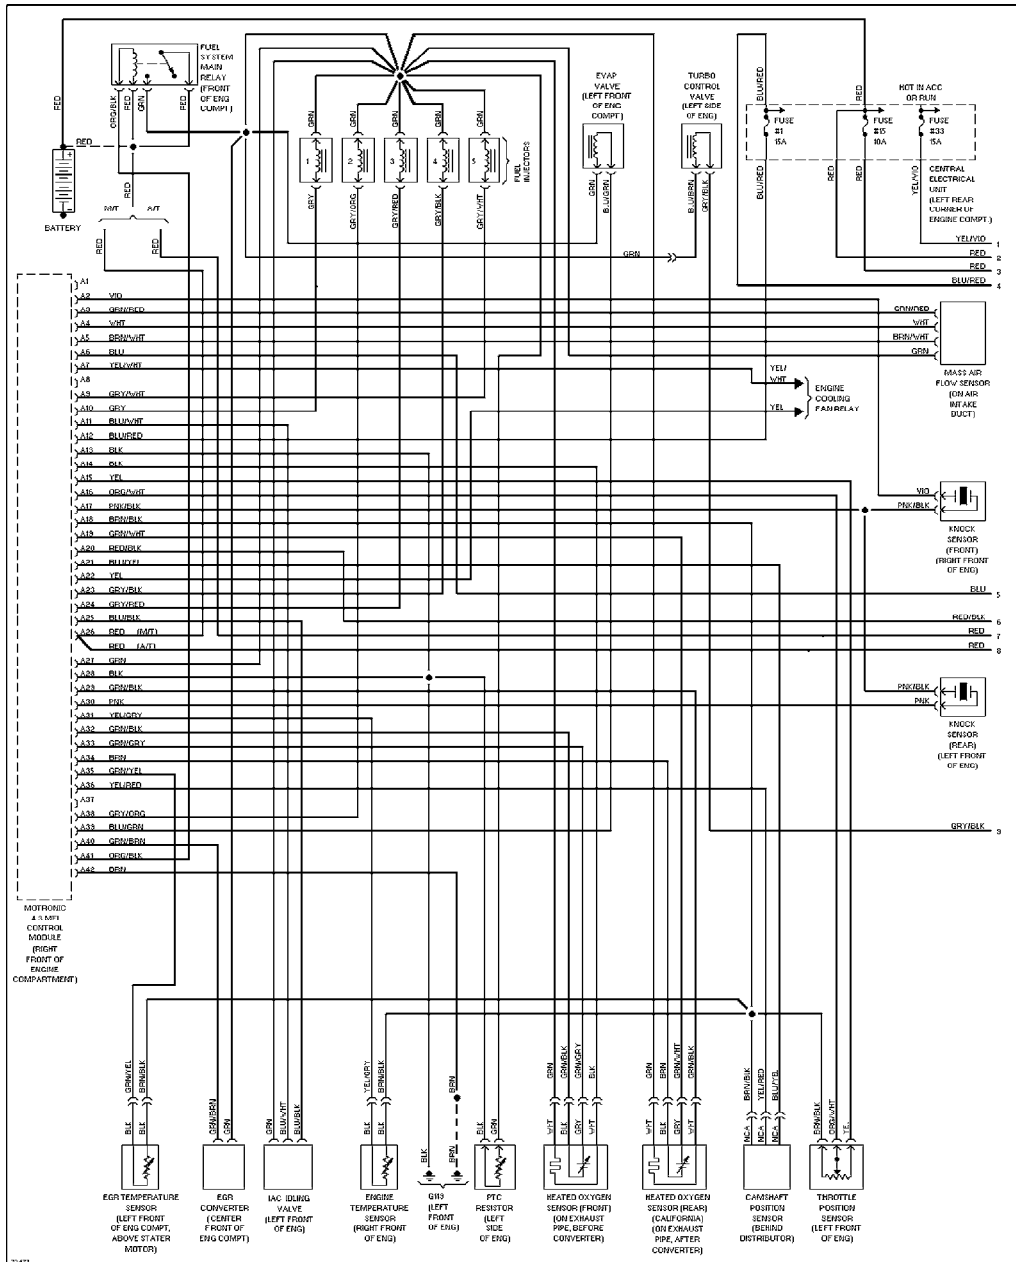

L - WIRING DIAGRAMS - TURBO

1995 Volvo 850

1995 ENGINE PERFORMANCE
Volvo - Wiring Diagrams

850 - Turbo

WIRING DIAGRAMS

Fig. 1: Wiring Diagram (1 Of 2)

Fig. 2: Wiring Diagram (2 Of 2)