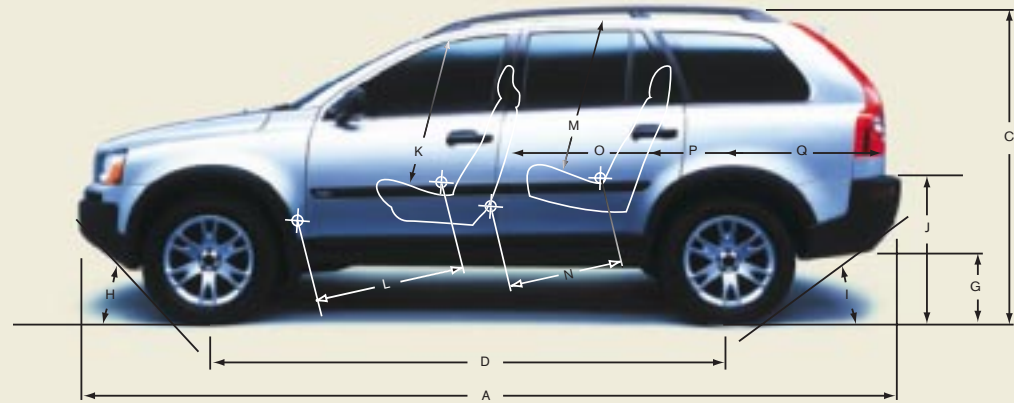

ENGINE	D5 (Geartronic)	T6 (Geartronic)
Configuration	Transverse – 20 valve	Transverse – 24 valve
Cylinders	5	6
Engine capacity, cc	2401	2922
Bore x stroke, mm	81 x 93	83 x 90
Max. output ECE, bhp/kw/rpm	163/120/4000	272/200/5100
Max. torque ECE, Nm/rpm	340/1750-3000	380/1800-5000
Octane rating	N/A – Diesel	95-98 RON <sup>(i)</sup> unleaded
Fuel system	Multipoint direct fuel injection	Multipoint fuel injection
Compression ratio	18.0:1	8.5:1

INSURANCE GROUPS	D5 (Geartronic)	T6 (Geartronic)
XC90	15	16

WEIGHTS	D5 (Geartronic)	T6 (Geartronic)
Min. kerb weight, kg (actual kerb weight dependent on spec)	2114	2139
Max. possible towing weight braked, kg	2250	2250
Max. towing weight unbraked approx, kg <sup>(ii)</sup>	750	750
Max. total weight, kg	2735	2760
Max. roof load, kg	100	100
Max. payload, kg (dependent on spec)	621	621

EXTERIOR (mm)	
A Overall length	4798
B Overall width	1898
C Unladen height	1784
D Wheelbase length	2857
E Front track width	1634
F Rear track width	1624
G Ground clearance	218
H Approach angle	28°
I Departure angle	25°
J Ground to Boot Base Height	790
Wading Depth	400