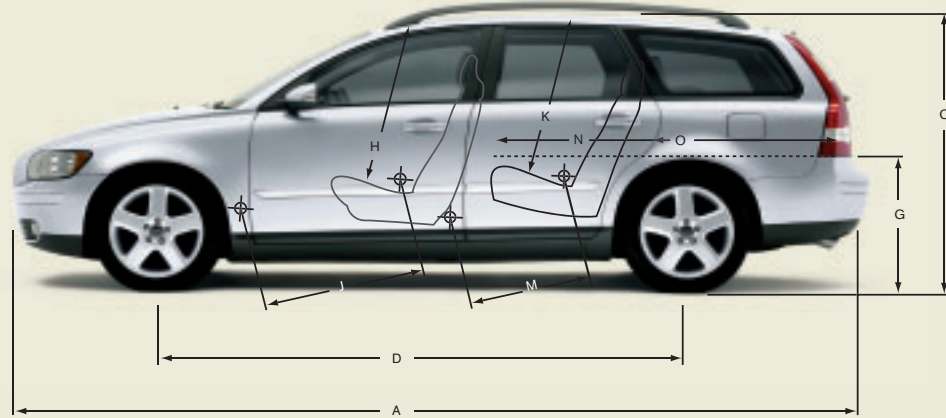

ENGINE	1.8	2.0	2.4i	T5	2.0D	D5 Geartronic
Configuration	Transverse – 16 valve	Transverse – 16 valve	Transverse – 20 valve	Transverse – 20 valve	Transverse – 16 valve	Transverse – 20 valve
Cylinders	4	4	5	5	4	5
Engine capacity, cc	1798	1999	2435	2521	1997	2400
Bore x stroke, mm	83 x 83.1	87.5 x 83.1	83 x 90	83 x 93.2	85 x 88	83 x 93.2
Max. output ECE, PS/kw/rpm	125/92/6000	145/107/6000	170/125/6000	220/162/5000	136/100/4000	180/132/4000
Max. torque ECE, Nm/rpm	165/4000	185/4500	230/4400	320/1500 – 4800	320/2000	350/1750 – 3250
Octane rating	95 RON Unleaded (min. 91)	95 RON Unleaded (min. 91)	95 RON Unleaded (min. 91)	98 RON® Unleaded (min. 91)	N/A Diesel	N/A Diesel
Fuel system	Multipoint fuel injection	Multipoint fuel injection	Multipoint fuel injection	Multipoint fuel injection	Multipoint direct fuel injection	Multipoint direct fuel injection
Compression ratio	10.8:1	10.8:1	10.3:1	9.0:1	18.5:1	17.3:1

PERFORMANCE	1.8 Man	2.0 Man	2.4i Man	2.4i Auto	T5 Man	T5 Auto	2.0D Man	D5 Geartronic
Top speed, mph	124	130	138	134	149	146	130	140
Acceleration 0-60 mph, sec	10.4	9.0	7.8	8.5	6.4	6.8	9.0	7.9
0-62 mph (0-100 kmh), sec	11.0	9.6	8.3	9.0	6.9	7.3	9.6	8.5
Drag co-efficient	0.32	0.31	0.32		0.32		0.32	0.31

FUEL CONSUMPTION⁽¹⁾	1.8 Man	2.0 Man	2.4i Man	2.4i Auto	T5 Man	T5 Auto	2.0D Man	D5 Geartronic
Urban mpg (l/100km)⁽¹⁾	28.8 (9.8)	27.7 (10.2)	22.8 (12.4)	21.4 (13.2)	22.6 (12.5)	20.3 (13.9)	37.2 (7.6)	29.1 (9.7)
Extra Urban mpg (l/100km)⁽¹⁾	49.6 (5.7)	49.6 (5.7)	42.8 (6.6)	42.2 (6.7)	44.1 (6.4)	39.8 (7.1)	58.9 (4.8)	51.4 (5.5)
Combined mpg (l/100km)⁽¹⁾	39.2 (7.2)	38.2 (7.4)	33.2 (8.5)	31.0 (9.1)	32.5 (8.7)	29.4 (9.6)	48.7 (5.8)	40.4 (7.0)
CO₂ g/km	172	177	203	217	208	229	154	184
VED (Vehicle Excise Duty) Band	E	E	F	F	F	F	D	E
Fuel tank volume, litres	55	55	62		62		52	60