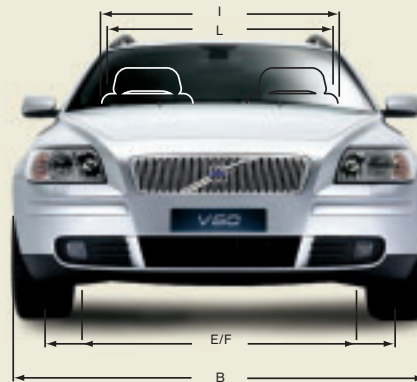

INSURANCE GROUPS	1.8	2.0	2.4i	T5	2.0D	D5 Geartronic
Volvo V50	9 E	TBC	13 E	15 E	10 E	TBC

E = Exceeds security requirements for model concerned and group rating has been reduced.

WEIGHTS	1.8	2.0	2.4i	T5	2.0D	D5 Geartronic
Min. kerb weight, kg (actual kerb weight dependent on spec.)	1306	1306	1387	1412	1404	1461
Max. possible towing weight braked, kg	1300	1350	1500	1500	1500	1500
Max. towing weight unbraked approx, kg^(iv)	650	700	700	700	700	700
Max. total weight, kg	1890	1890	1960	2000	1960	2020
Max. roof load, kg	75	75	75	75	75	75
Max. payload, kg (dependent on spec.)	584	584	588	588	556	559

EXTERIOR (mm)		INTERIOR (mm)	
A Overall length	4514	H Front seat max. headroom⁽ⁱⁱⁱ⁾	988
B Overall width (inc. wing mirrors)	1770 (2022)	I Front seats width	1402
C Unladen height (exc. roof rails)	1452	J Front seat max. legroom	1057
D Wheelbase length	2640	K Rear seat max. headroom⁽ⁱⁱⁱ⁾	968
E Front track width	1535	L Rear seats width	1374
F Rear track width	1531	M Rear seat max. legroom	873
G Ground to boot base height	628	N Load length luggage 2 seat mode	1766
		O Load length luggage 5 seat mode	989

TRANSMISSION	
Manual 2.0D/T5	6 speed
Manual 1.8/2.4i/2.0	5 speed
Geartronic 2.4i/T5/D5	5 speed

TURNING CIRCLE	16"	17"	18"
Rack & pinion, m	10.6	10.8	11.3

BRAKES	1.8	2.0/2.4i /2.0D	T5/D5
Disc diameter mm, front	278 Ventilated	300 Ventilated	320 Ventilated
Disc diameter mm, rear	280	280	280

LUGGAGE COMPARTMENT	
Volume, litres	417 (D5 362)
Volume, rear seats down, litres	717 (D5 708)
Volume, rear seats down, to roof, litres	1307 (D5 1257)

- (i) The Urban fuel consumption figure is based on typical city driving, including starting the car from cold. The Extra Urban figure is based on typical motorway driving and cruising. The Combined figure averages the consumption across both cycles.
- (ii) These results do not express or imply any guarantee of the fuel consumption of a particular car as there are inevitable differences between individual cars of the same model. Additionally driving style, traffic conditions, as well as the age and mileage and standard of maintenance will affect a car's fuel consumption.
- (iii) Figure quoted without sunroof.
- (iv) Unbraked towing weight must not exceed 50% of kerb weight up to a maximum of 700 kg.

Notes

The weight of a vehicle will influence the level of CO₂ emitted. As a result, vehicles with higher levels of specification and factory fit options may emit higher levels of CO₂. Once a vehicle has been built it will be given its own specific CO₂ emission on which the Vehicle Excise Duty will be charged. A weighbridge must be used to determine specific weights. Data valid for manual transmission unless specified. All measurements in mm.

The max. output figures are quoted in PS (Pferdestärke), which is the metric equivalent of brake horsepower.

NB Some of the information in this price list may not be correct due to product changes which may have occurred since it was printed. Some of the equipment described or shown may now be available only at extra cost. Before ordering, please ask your Volvo dealer for the latest information. The manufacturer reserves the right to make changes at any time, without notice, to prices, colour, materials, specifications and models.

Volvo Car UK Limited, Globe Park, Marlow, Buckinghamshire, SL7 1YQ