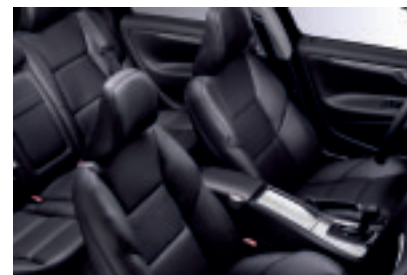

DH7G

UPHOLSTERY AND INTERIOR COLOURS
Off Black Inscription™ Soft Leather with Off Black stitching. Off Black interior with Granite headliner and Off Black Luxury Floor Mats with Off Black piping.

DESIGNER'S RECOMMENDATIONS

INLAYS

Black Mesh Aluminium Trim

EXTERIOR COLOURS

- 019 Black Stone
- 426 Silver metallic
- 452 Black Sapphire metallic
- 454 Ruby Red pearl
- 455 Titanium Grey pearl
- 463 Blackcurrant pearl
- 471 Willow Green pearl
- 477 Inscription™ Electric Silver Coarse Flate Metallic
- 478 Maple Red pearl
- 479 Orinocco Blue Pearl
- 612 Passion Red