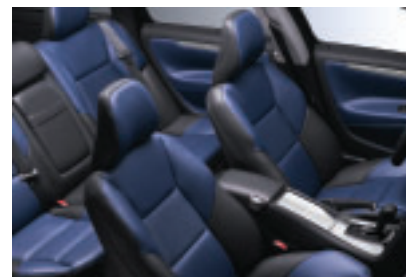

DH7H

UPHOLSTERY AND INTERIOR COLOURS
Royal Blue/Off Black Inscription™ Soft Leather with Royal Blue stitching. Off Black interior with Granite headliner and Off Black Luxury Floor Mats with Royal Blue piping.

DESIGNER'S RECOMMENDATIONS

INLAYS

Black Mesh aluminium trim

EXTERIOR COLOURS

- 019 Black Stone
- 426 Silver metallic
- 455 Titanium Grey pearl
- 466 Barents Blue pearl
- 477 Inscription™ Electric Silver Coarse Flate Metallic
- 614 Ice White