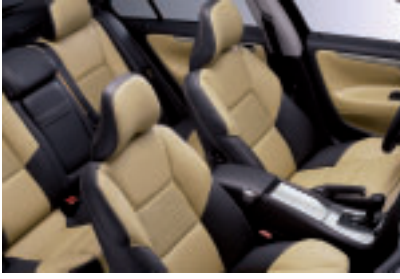

DH7D

UPHOLSTERY AND INTERIOR COLOURS

Fawn Sand/Off Black Inscription™ Soft Leather with Fawn Sand stitching. Off Black interior with Granite headliner and Off Black Luxury Floor Mats with Fawn Sand piping.

DESIGNER'S RECOMMENDATIONS

INLAYS

Black Mesh aluminium trim

EXTERIOR COLOURS

- 019 Black Stone
- 426 Silver metallic
- 452 Black Sapphire metallic
- 455 Titanium Grey pearl
- 469 Lunar Gold pearl
- 477 Inscription™ Electric Silver Coarse Flate Metallic