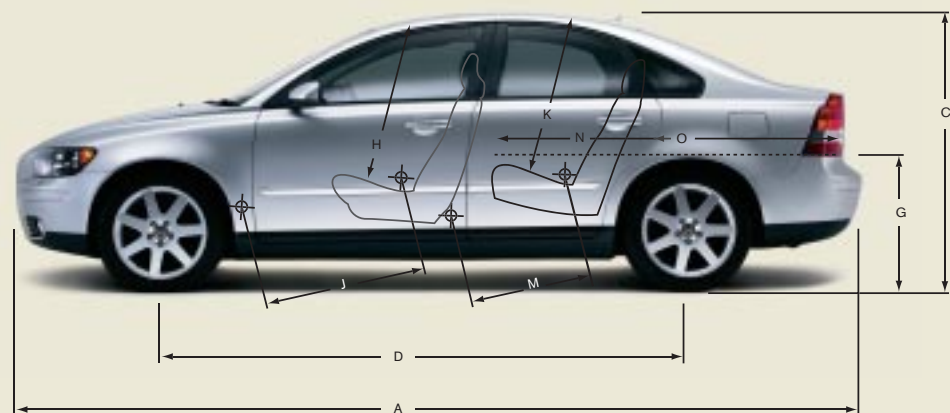

INSURANCE GROUPS	1.6	1.8	2.4i	T5	1.6D	2.0D
Volvo S40^(iv)	7E	9E	13E	15E	8E	10E

E = Exceeds security requirements for model concerned and group rating has been reduced.

WEIGHTS	1.6	1.8	2.4i	T5	1.6D	2.0D
Min. kerb weight, kg (actual kerb weight dependent on spec.)	1235	1280	1368	1392	1309	1371
Max. possible towing weight braked, kg	1200	1300	1500	1500	1200	1500
Max. towing weight unbraked approx, kg^(vi)	650	650	700	700	650	700
Max. total weight, kg	1800	1850	1940	1940	1880	1940
Max. roof load, kg	75	75	75	75	75	75
Max. payload, kg (dependent on spec.)	565	570	572	548	571	569