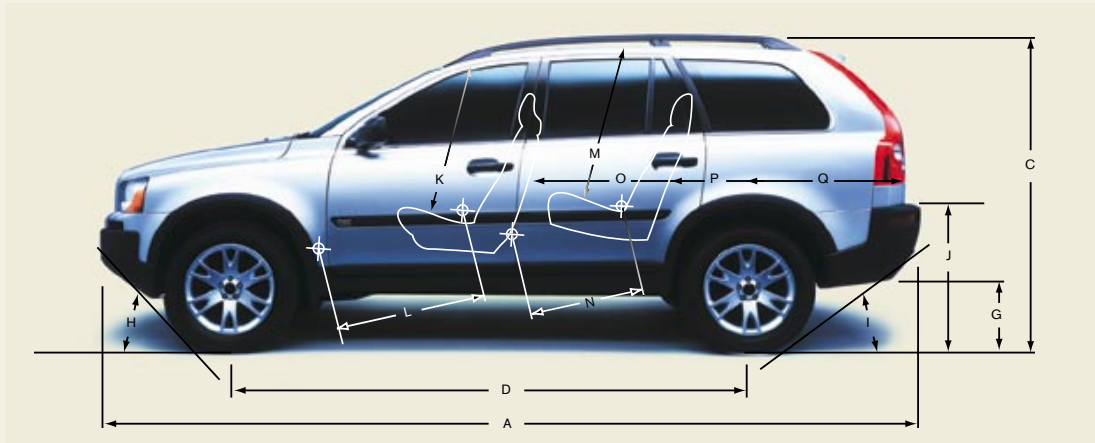

ENGINE	D5 (Geartronic)	T6 (Geartronic)
Configuration	Transverse – 20 valve	Transverse – 24 valve
Cylinders	5	6
Engine capacity, cc	2401	2922
Bore x stroke, mm	81 x 93	83 x 90
Max. output ECE, bhp/kw/rpm	163/120/4000	272/200/5100
Max. torque ECE, Nm/rpm	340/1750-3000	380/1800-5000
Octane rating	N/A – Diesel	95-98 RON^ unleaded
Fuel system	Multipoint direct fuel injection	Multipoint fuel injection
Compression ratio	18.0:1	8.5:1

PERFORMANCE	D5 (Geartronic)	T6 (Geartronic)
Top speed, mph	115	130
Acceleration 0-62 mph, sec	12.3	9.3
Drag co-efficient	0.36	0.36

FUEL CONSUMPTION	D5 (Geartronic)	T6 (Geartronic)
(Government Approved) Mpg (l/100 km)		
Urban	23.7 (11.9)	15.3 (18.5)
Extra Urban	37.7 (7.5)	29.4 (9.6)
Combined	31.0 (9.1)	21.9 (12.9)
CO₂ g/km	242	309
VED (Vehicle Excise Duty) Band	E	E
Fuel tank volume, litres (gallons)	72 (15.8)	72 (15.8)