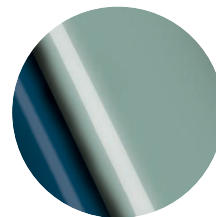

CHOOSE YOUR COLOUR

WITH A WIDE RANGE OF EXTERIOR COLOURS YOUR VOLVO XC70 CAN REFLECT YOUR PERSONAL TASTE.

019
Black Stone

426
Silver metallic

449
Mistral Green metallic

189
Polar White

444
Arctic pearl

452
Black Sapphire metallic

417
Nautic Blue pearl

446
Ash Gold pearl

454
Ruby Red pearl

447
Scarab Green pearl

The bumpers and wheel arch extensions are in blue or brown, depending on your choice of exterior colour – please see your dealer for details.