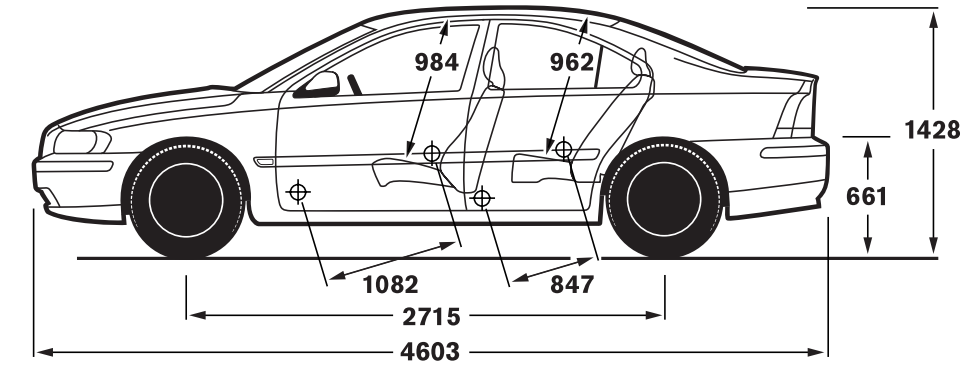

(i) These results do not express or imply any guarantee of the fuel consumption of a particular car as there are inevitable differences between individual cars of the same model. Additionally driving style, traffic conditions, as well as the age and mileage and standard of maintenance will affect a car's fuel consumption.

(ii) The Urban fuel consumption figure is based on typical city driving, including starting the car from cold. The Extra Urban figure is based on typical motorway driving and cruising. The Combined figure averages the consumption across both cycles.

(iii) For best performance and lowest fuel consumption 98 RON is recommended. 95 RON can be used for normal driving.

(iv) Unbraked towing weight must not exceed 50% of kerb weight up to a maximum of 750 kg.

Notes

The weight of the vehicle will influence the level of CO₂ emitted. As a result, vehicles with higher levels of specification and factory fit options may emit higher levels of CO₂. Once a vehicle has been built it will be given its own specific CO₂ emission on which the Vehicle Excise Duty will be charged.

A weighbridge must be used to determine specific weights.

Data valid for manual transmission unless specified.

All measurements in mm.

G/t = Geartronic

The Max. output figures are quoted in PS (Pferdestärke), which is the metric equivalent of brake horsepower.

NB Some of the information in this price list may not be correct due to product changes which may have occurred since it was printed. Some of the equipment described or shown may now be available at extra cost. Before ordering, please ask your Volvo dealer for the latest information. The manufacturer reserves the right to make changes at any time, without notice, to price, colour, materials, specifications and models.

Volvo Car UK Limited, Globe Park, Marlow, Buckinghamshire, SL7 1YQ