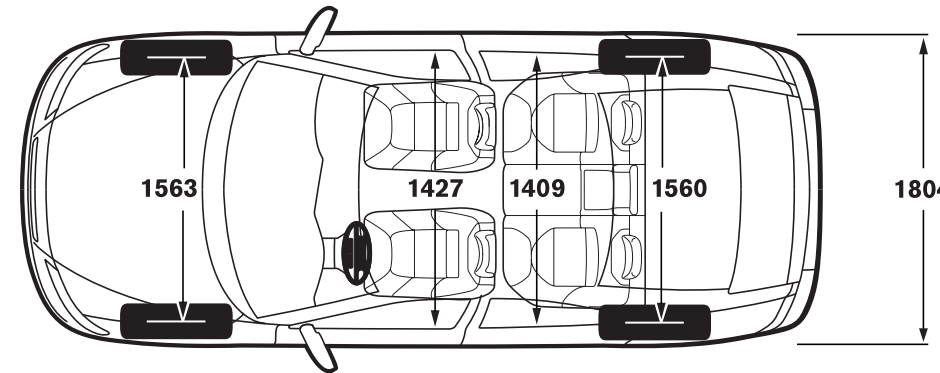

(i) These results do not express or imply any guarantee of the fuel consumption of a particular car as there are inevitable differences between individual cars of the same model. Additionally driving style, traffic conditions, as well as the age and mileage and standard of maintenance will affect a car's fuel consumption.

(ii) The Urban fuel consumption figure is based on typical city driving, including starting the car from cold. The Extra Urban figure is based on typical motorway driving and cruising. The Combined figure averages the consumption across both cycles.

(iii) For best performance and lowest fuel consumption 98 RON is recommended. 95 RON can be used for normal driving.

(iv) Unbraked towing weight must not exceed 50% of kerb weight up to a maximum of 750 kg.

Notes

The weight of the vehicle will influence the level of CO₂ emitted. As a result, vehicles with higher levels of specification and factory fit options may emit higher levels of CO₂. Once a vehicle has been built it will be given its own specific CO₂ emission on which the Vehicle Excise Duty will be charged.

A weighbridge must be used to determine specific weights.

Data valid for manual transmission unless specified.

All measurements in mm.

G/t = Geartronic

The Max. output figures are quoted in PS (Pferdestärke), which is the metric equivalent of brake horsepower.

NB Some of the information in this price list may not be correct due to product changes which may have occurred since it was printed. Some of the equipment described or shown may now be available at extra cost. Before ordering, please ask your Volvo dealer for the latest information. The manufacturer reserves the right to make changes at any time, without notice, to price, colour, materials, specifications and models.

Volvo Car UK Limited, Globe Park, Marlow, Buckinghamshire, SL7 1YQ