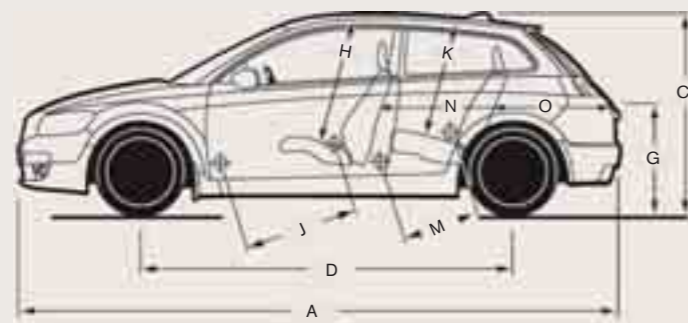

INSURANCE GROUPS	1.6 Man	1.8 Man	2.0 Man	2.4i	T5	1.6D Man	2.0D Man	D5 Geartronic	1.8F Flexifuel Man
Volvo C30	7E	9E	12E	14E	16E	8E	12E	14E	9E

WEIGHTS	1.6 Man	1.8 Man	2.0 Man	2.4i Man	2.4i Gt	T5 Man	T5 Gt	1.6D Man	2.0D Man	D5 Geartronic	1.8F Flexifuel Man
Min. kerb weight, kg (actual kerb weight dependent on spec.)	1277	1332	1328	1400	1424	1437	1454	1368	1414	1490	1341
Max. possible towing weight braked, kg	1200	1300	1350	1500	1500	1500	1500	1300	1500	1500	1300
Max. towing weight unbraked approx, kg^(iv)	600	650	650	700	700	700	700	650	700	700	650
Max. total weight, kg	1700	1750	1750	1840	1840	1860	1860	1780	1840	1900	1750
Max. roofload, kg	75	75	75	75	75	75	75	75	75	75	75
Max. payload, kg (dependent on spec.)	423	418	422	440	416	423	406	412	426	410	409

EXTERIOR (mm)	
A Overall length	4252
B Overall width (inc. wing mirrors)	1782 (2039)
C Unladen height	1447
D Wheelbase length	2640
E Front track width	1535
F Rear track width	1531
G Ground to boot base height	654

INTERIOR (mm)	
H Front seat max. headroom⁽ⁱⁱ⁾	988
I Front seat width	1390
J Front seat max. legroom	1057
K Rear seat max. headroom⁽ⁱⁱ⁾	959
L Rear seat width	1303
M Rear seat max. legroom	869
N Load length luggage 2 seat mode	1534
O Load length luggage 5 seat mode	711