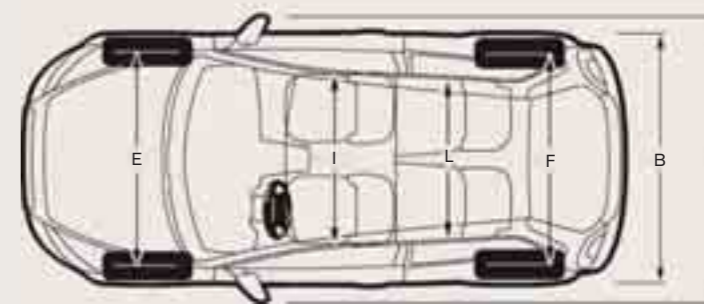

PERFORMANCE	1.6 Man	1.8 Man	2.0 Man	2.4i Man	2.4i Gt	T5 Man	T5 Gt	1.6D Man	2.0D Man	D5 Geartronic	1.8F Flexifuel Man
Top speed (mph)	115	124	130	137	134	149	146	118	127	137	124
Acceleration 0-60mph, sec	11.2	10.2	8.8	7.6	8.3	6.2	6.6	11.3	8.8	7.8	10.2
Acceleration 0-62mph (0-100kmh), sec	11.8	10.8	9.4	8.1	8.8	6.7	7.1	11.9	9.4	8.4	10.8
Drag co-efficient	0.31	0.31	0.31	0.31	0.31	0.31	0.31	0.31	0.31	0.31	0.31

LUGGAGE COMPARTMENT	All models
Volume, litres	364
Volume, rear seats down, litres	1010

BRAKES	1.6/1.8/2.0/1.6D/2.0D/1.8F	2.4i/T5/D5
Disc diameter front, mm	15" – 278 Ventilated	16" – 300 Ventilated
Disc diameter rear, mm	280	280

FUEL CONSUMPTION⁽ⁱ⁾⁽ⁱⁱⁱ⁾	1.6 Man	1.8 Man	2.0 Man	2.4i Man	2.4i Gt	T5 Man	T5 Gt	1.6D Man	2.0D Man	D5 Geartronic	1.8F Flexifuel Man
Urban mpg (l/100km)	30.4 (9.3)	28.0 (10.1)	27.7 (10.2)	23.5 (12.0)	21.6 (13.1)	22.6 (12.5)	20.0 (14.1)	45.6 (6.2)	37.2 (7.6)	29.7 (9.5)	28.0 (10.1)
Extra Urban mpg (l/100km)	49.6 (5.7)	48.7 (5.8)	48.7 (5.8)	44.8 (6.3)	42.8 (6.6)	43.5 (6.5)	42.2 (6.7)	67.3 (4.2)	61.4 (4.6)	52.3 (5.4)	49.6 (5.7)
Combined mpg (l/100km)	40.4 (7.0)	38.7 (7.3)	38.2 (7.4)	33.6 (8.4)	31.4 (9.0)	32.5 (8.7)	30.1 (9.4)	57.6 (4.9)	49.6 (5.7)	40.9 (6.9)	38.7 (7.3)
CO2 g/km	167	174	177	200	214	208	224	129	151	182	174
VED (Vehicle Excise Duty) Band	E	E	E	F	F	F	F	C	D	E	E
Fuel tank volume, litres	55	55	55	62	62	62	62	52	52	60	55

TRANSMISSION	
Manual 2.0D/T5	6 speed
Manual 1.6/1.8/2.0/2.4i/1.6D/1.8F	5 speed
Geartronic 2.4i/T5/D5	5 speed

TURNING CIRCLE	16"	17"	18"
Rack & pinion, m (ft)	10.6 (34.9)	10.6 (34.9)	11.6 (38.1)

- (i) For best performance and lowest fuel consumption 98 RON is recommended. 95 RON can be used for normal driving.
- (ii) These results do not express or imply any guarantee of the fuel consumption of a particular car as there are inevitable differences between individual cars of the same model. Additionally driving style, traffic conditions, as well as the age and mileage and standard of maintenance will affect a car's fuel consumption.
- (iii) Figure quoted without sunroof.
- (iv) Unbraked towing weight must not exceed 50% of kerb weight up to a maximum of 700 kg.