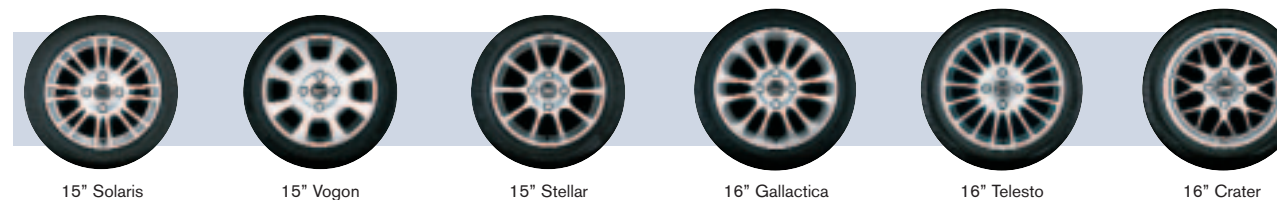

Basic £	VAT £	Rec Retail Price £	Rec Retail Price €⁽ⁱ⁾	S	SPORT	SE
SAFETY & SECURITY							
Delete Passenger Airbag	-	-	-	-	nco	nco	nco
DSA (Dynamic Stability Assistance) (not 1.9D)	£306.38	£53.62	£360.00	€515.88	o	o	o
INTERIOR							
Automatic Transmission (not 1.6 or 1.9D)	£936.17	£163.83	£1,100.00	€1,576.30	o	o	o
Electric Glass Tilt & Slide Sunroof	£595.74	£104.26	£700.00	€1,003.10	o	o	o
Cyborg Inlays	-	-	-	-	n/a	•	nco
Visby Woven/Leather Upholstery	-	-	-	-	nco	nco	n/a
HU-1205 Navigation System with CD Radio and UK Disc Map	£765.96	£134.04	£900.00	€1,289.70	o	o	o
Hands-free Phone System⁽ⁱⁱ⁾	£200.00	£35.00	£235.00	€336.76	o	o	o
EXTERIOR							
Metallic Paint	£425.53	£74.47	£500.00	€716.50	o	o	o
15" Vogon Alloy Wheels – 195/60 VR15 Tyres	-	-	-	-	nco	n/a	nco
15" Stellar Alloy Wheels – 195/60 VR15 Tyres	-	-	-	-	nco	n/a	nco
16" Telesto Alloy Wheels – 205/50 ZR16 Tyres	£110.64	£19.36	£130.00	€186.29	o	nco	•
16" Crater Alloy Wheels – 205/50 ZR16 Tyres	£170.21	£29.79	£200.00	€286.60	o	u (£70)	u (£70)
Gas Discharge Headlamps and Headlamp Wash/Wipe	£553.19	£96.81	£650.00	€931.45	o	•	o
Towbar – Fixed Type with 7 Pin Electrics⁽ⁱⁱ⁾	£223.96	£39.19	£263.15	€377.09	o	o	o
Towbar – Fixed Type with 13 Pin Electrics⁽ⁱⁱ⁾	£261.13	£45.70	£306.83	€439.69	o	o	o
Towbar – Detachable Type with 7 Pin Electrics⁽ⁱⁱ⁾	£279.39	£48.89	£328.28	€470.43	o	o	o
Towbar – Detachable Type with 13 Pin Electrics⁽ⁱⁱ⁾	£336.98	£58.97	£395.95	€567.40	o	o	o
Towbar – Flange Type with 7 Pin Electrics⁽ⁱⁱ⁾	£243.64	£42.64	£286.28	€410.24	o	o	o
Towbar – Flange Type with 13 Pin Electrics⁽ⁱⁱ⁾	£280.81	£49.14	£329.95	€472.82	o	o	o
Park Assist, Rear⁽ⁱⁱ⁾	£305.81	£53.52	£359.33	€514.92	o	o	o

	Basic £	VAT £	Rec Retail Price £	Rec Retail Price €⁽ⁱ⁾	S	SPORT	SE
WINTER PACK							
Headlamp Wash/Wipe	-	-	-	-	o	n/a	o
Heated Front Seats	£238.30	£41.70	£280.00	€401.24	o	n/a	o
Luxury Floor Mats	-	-	-	-	o	o	o
Heated Front Seats	£170.21	£29.79	£200.00	€286.60	n/a	o	n/a
Luxury Floor Mats	-	-	-	-	o	o	o

	Basic £	VAT £	Rec Retail Price £	Rec Retail Price €⁽ⁱ⁾	S	SPORT	SE
FAMILY PACK							
Power Child Locks	-	-	-	-	o	o	o
Integrated Booster Cushions (x2)	£255.32	£44.68	£300.00	€429.90	o	o	o
Lateral Headrest Supports (x2)	-	-	-	-	o	o	o

• = standard, o = option, n/a = not available, nco = no cost option, u (£) = upgrade.

(i) Euro prices shown are calculated using an exchange rate of 1.433 Euros to the £, as published in the Financial Times on 1st September 2003. Euro prices will be subject to the prevailing exchange rate at the time of purchase. These figures are for information purposes only.

(ii) Indicates total fitted price post registration. At participating dealers only. To find out who is a participating dealer contact the Volvo Helpline number on 0800 400 430.