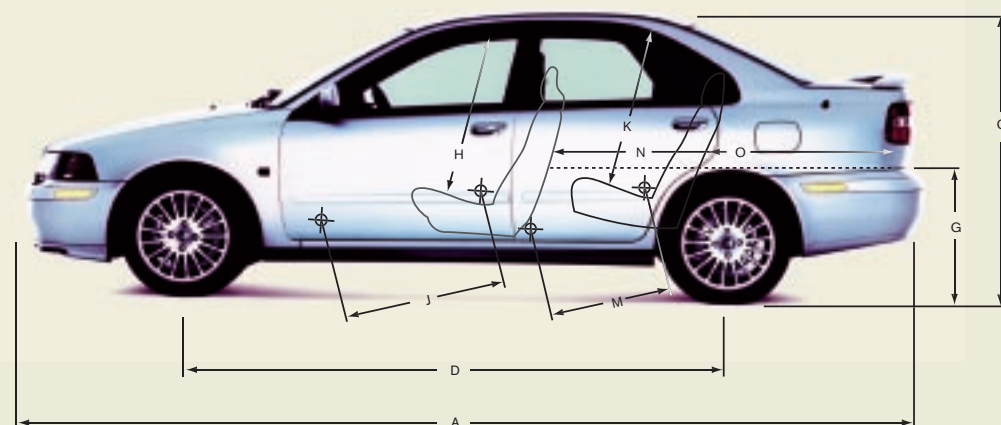

Red Wood effect

Cyborg

NB It is not possible to reproduce exact original shades in printed matter.

ENGINE		1.6	1.8	2.0	1.9D
Configuration		Transverse 16 valve	Transverse 16 valve	Transverse 16 valve	Transverse 16 valve
Cylinders		4	4	4	4
Engine capacity, cc		1587	1783	1948	1870
Bore & stroke, mm		81 x 77	83 x 82.4	83 x 90	80 x 93
Max. output ECE	bhp	109	122	136	115
	kw	80	90	100	85
	rpm	5800	5800	5800	4000
Max. torque ECE	Nm	145	170	190	265
	rpm	4000	4000	4000	1750-2500
Octane rating		95 RON unleaded (min. 91)	95 RON unleaded (min. 91)	95 RON unleaded (min. 91)	N/A diesel
Fuel system		Multipoint fuel injection	Multipoint fuel injection	Multipoint fuel injection	Multipoint direct fuel injection
Compression ratio		10.0:1	10.3:1	10.5:1	19.0:1