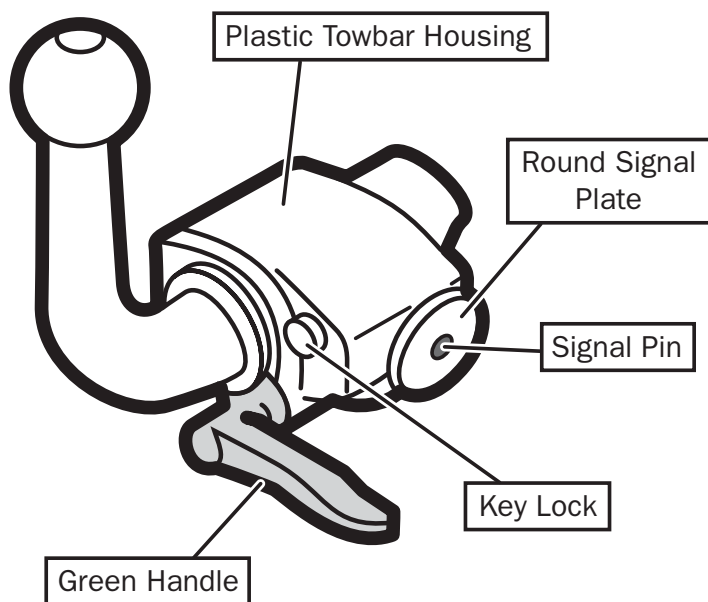

# IMPORTANT NOTICE

For Saab or Volvo owners  
with a detachable towbar fitted  
as shown below.

Saab Great Britain Ltd and Volvo Car UK Ltd. have found that this particular towbar, with a green handle, may fail. Please contact your local dealer who will secure the towbar and arrange for a replacement to be fitted free of charge once parts are available. This notice does not affect earlier detachable towbars with a green handle and a square signal plate or the current design of towbar with a black handle.