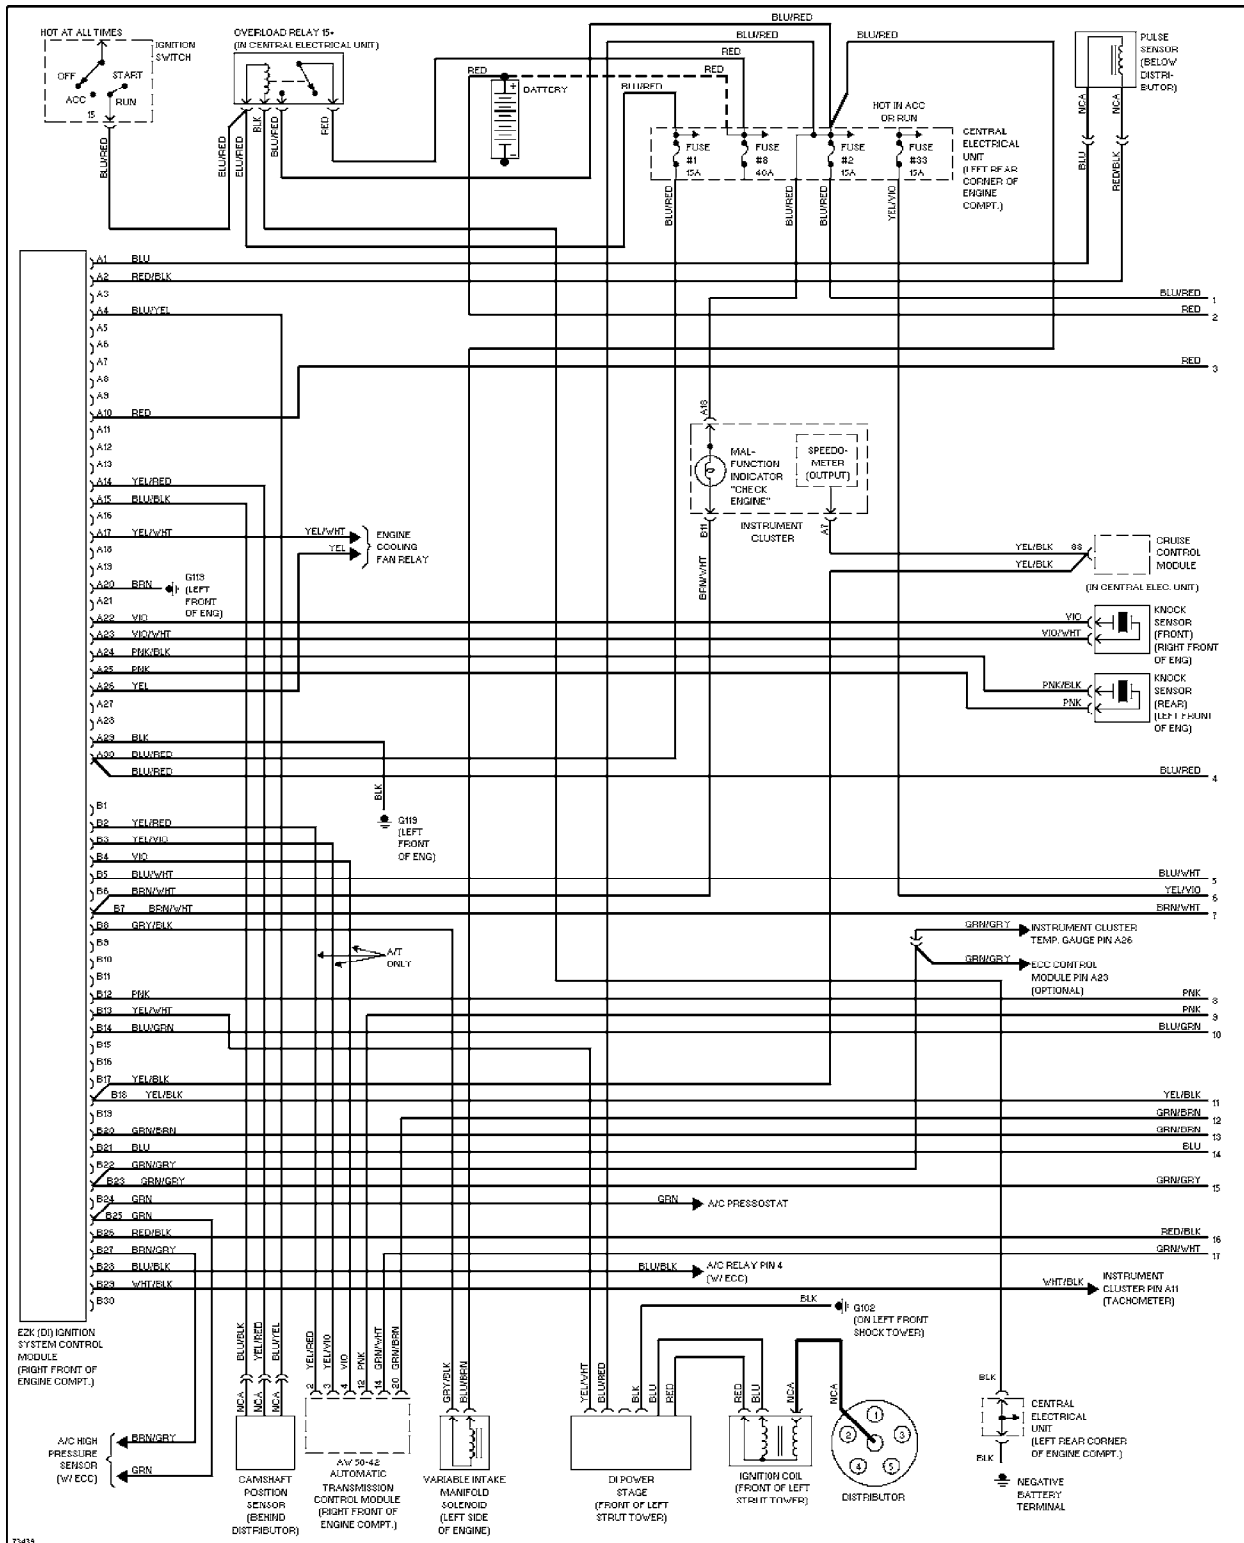

COMPUTER DATA LINES

Computer Data Lines

COOLING FAN

Cooling Fan Circuit

CRUISE CONTROL

Cruise Control Circuit

DEFOGGERS

Defogger Circuit

ENGINE PERFORMANCE

2.3L

2.3L Turbo, Engine Performance Circuits (1 of 2)

2.3L Turbo, Engine Performance Circuits (2 of 2)

2.4L

2.4L, Engine Performance Circuits (1 of 2)

2.4L, Engine Performance Circuits (2 of 2)

EXTERIOR LIGHTS

Back-up Lamps Circuit

Backup Lamps Circuit, Sedan & Wagon

Exterior Lamps Circuit, Sedan (1 of 2)

Exterior Lamps Circuit, Sedan (2 of 2)

Exterior Lamps Circuit, Wagon (1 of 2)

Exterior Lamps Circuit, Wagon (2 of 2)

GROUND DISTRIBUTION

Ground Distribution Circuit

HEADLIGHTS

Headlamps/Fog Lamps Circuit (1 of 2)

Headlamps/Fog Lamps Circuit (2 of 2)

Headlight Circuit (1 of 2)

Headlight Circuit (2 of 2)

HORN