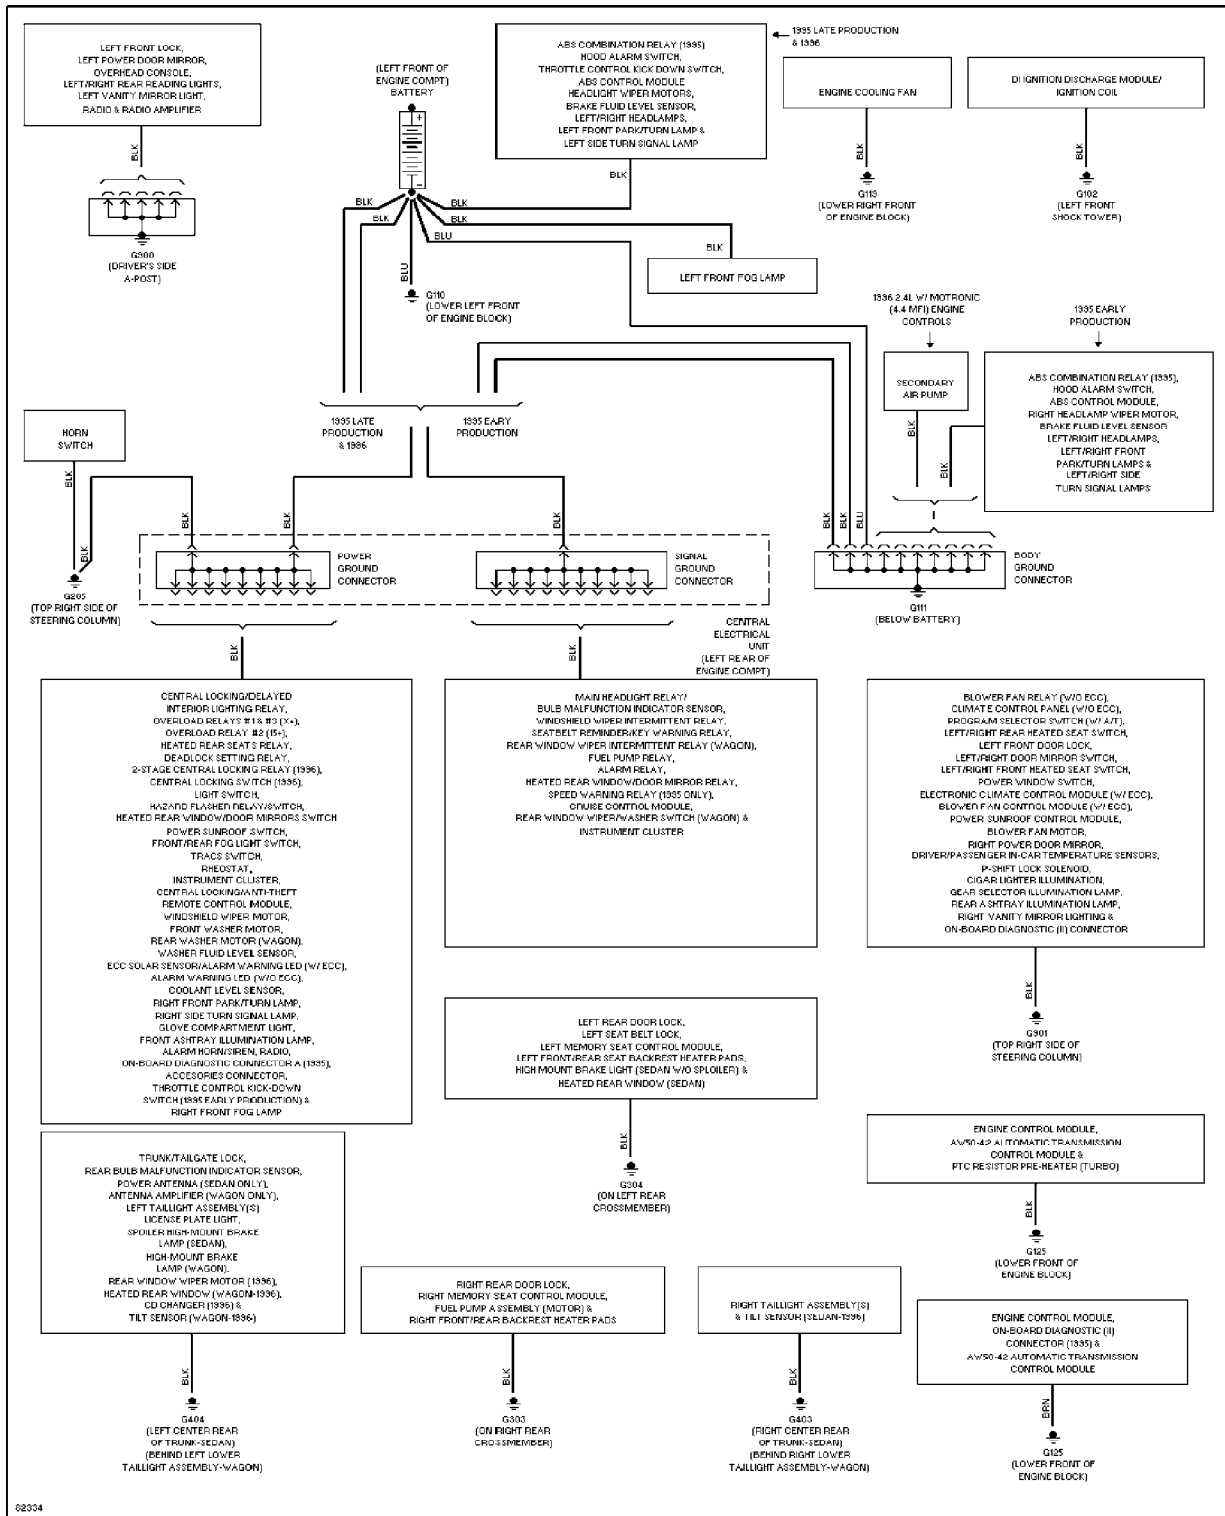

COMPUTER DATA LINES

Computer Data Lines

COOLING FAN

Cooling Fan Circuit

CRUISE CONTROL

Cruise Control Circuit

DEFOGGERS

Defogger Circuit

ENGINE PERFORMANCE

2.3L

2.3L Turbo, Engine Performance Circuits (1 of 2)

2.3L Turbo, Engine Performance Circuits (2 of 2)

2.4L

2.4L, Engine Performance Circuits (1 of 2)

2.4L, Engine Performance Circuits (2 of 2)

EXTERIOR LIGHTS

Back-up Lamps Circuit

Backup Lamps Circuit, Sedan & Wagon

Exterior Lamps Circuit, Sedan (1 of 2)

Exterior Lamps Circuit, Sedan (2 of 2)

Exterior Lamps Circuit, Wagon (1 of 2)

Exterior Lamps Circuit, Wagon (2 of 2)

GROUND DISTRIBUTION

Ground Distribution Circuit

HEADLIGHTS

Headlamps/Fog Lamps Circuit (1 of 2)

Headlamps/Fog Lamps Circuit (2 of 2)

Headlight Circuit (1 of 2)

Headlight Circuit (2 of 2)

HORN