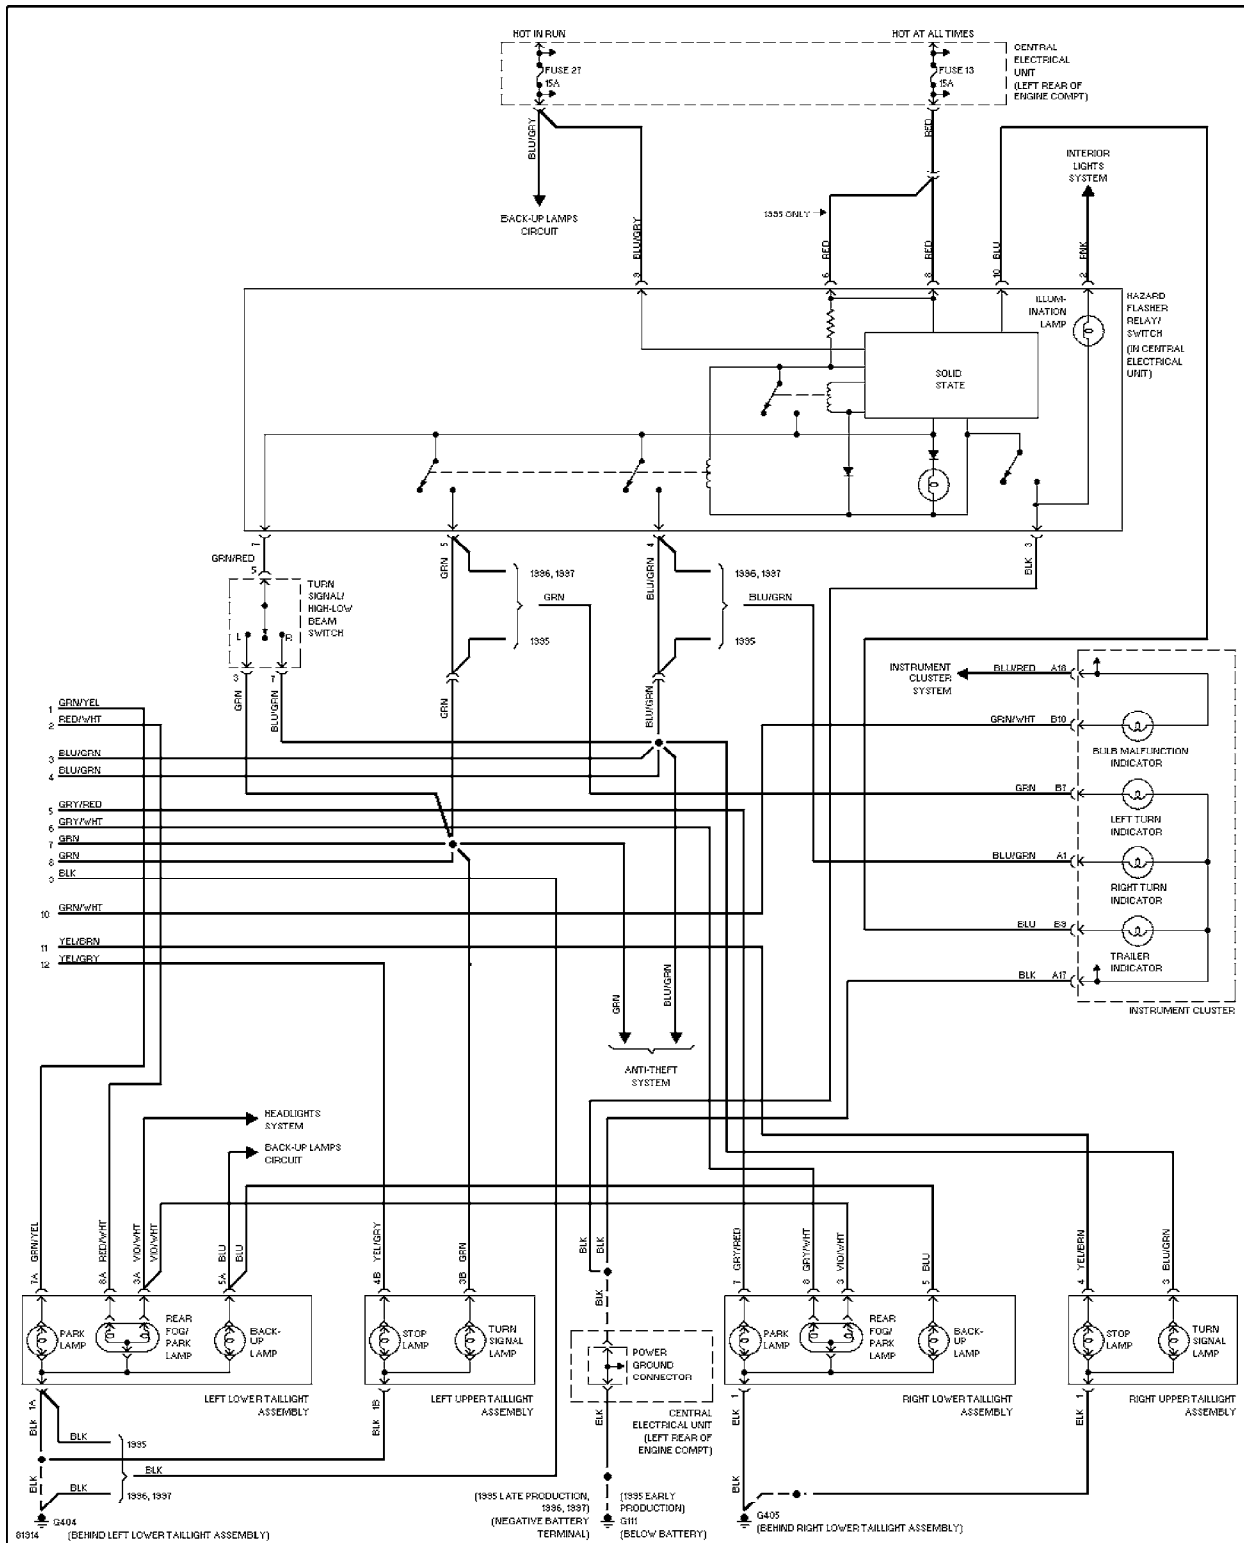

COMPUTER DATA LINES

Computer Data Lines

COOLING FAN

Cooling Fan Circuit

CRUISE CONTROL

Cruise Control Circuit

DEFOGGERS

Defogger Circuit

ENGINE PERFORMANCE

2.3L

2.3L Turbo, Engine Performance Circuits (1 of 2)

2.3L Turbo, Engine Performance Circuits (2 of 2)

2.4L

2.4L, Engine Performance Circuits (1 of 2)

2.4L, Engine Performance Circuits (2 of 2)

EXTERIOR LIGHTS

Back-up Lamps Circuit

Backup Lamps Circuit, Sedan & Wagon

Exterior Lamps Circuit, Sedan (1 of 2)

Exterior Lamps Circuit, Sedan (2 of 2)

Exterior Lamps Circuit, Wagon (1 of 2)

Exterior Lamps Circuit, Wagon (2 of 2)

GROUND DISTRIBUTION

Ground Distribution Circuit

HEADLIGHTS

Headlamps/Fog Lamps Circuit (1 of 2)

Headlamps/Fog Lamps Circuit (2 of 2)

Headlight Circuit (1 of 2)

Headlight Circuit (2 of 2)

HORN