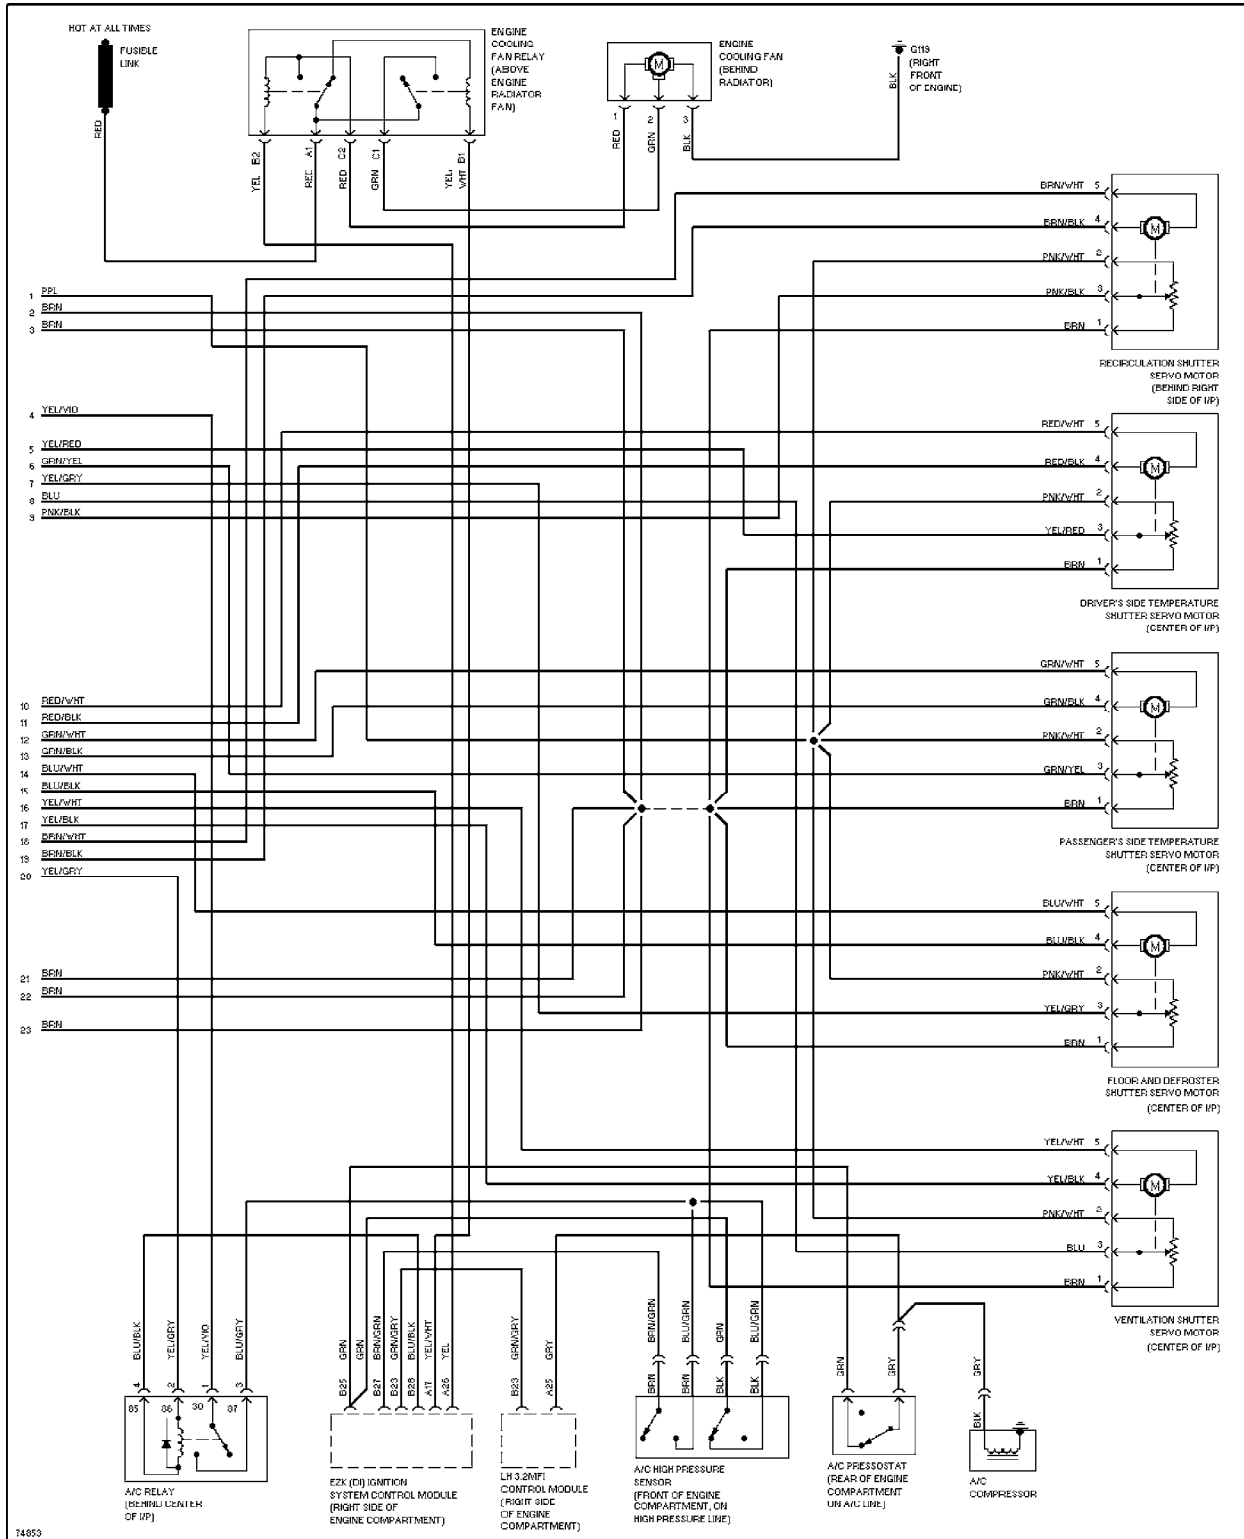

2.4L, Air Conditioning Circuits, Auto A/C (2 of 2)