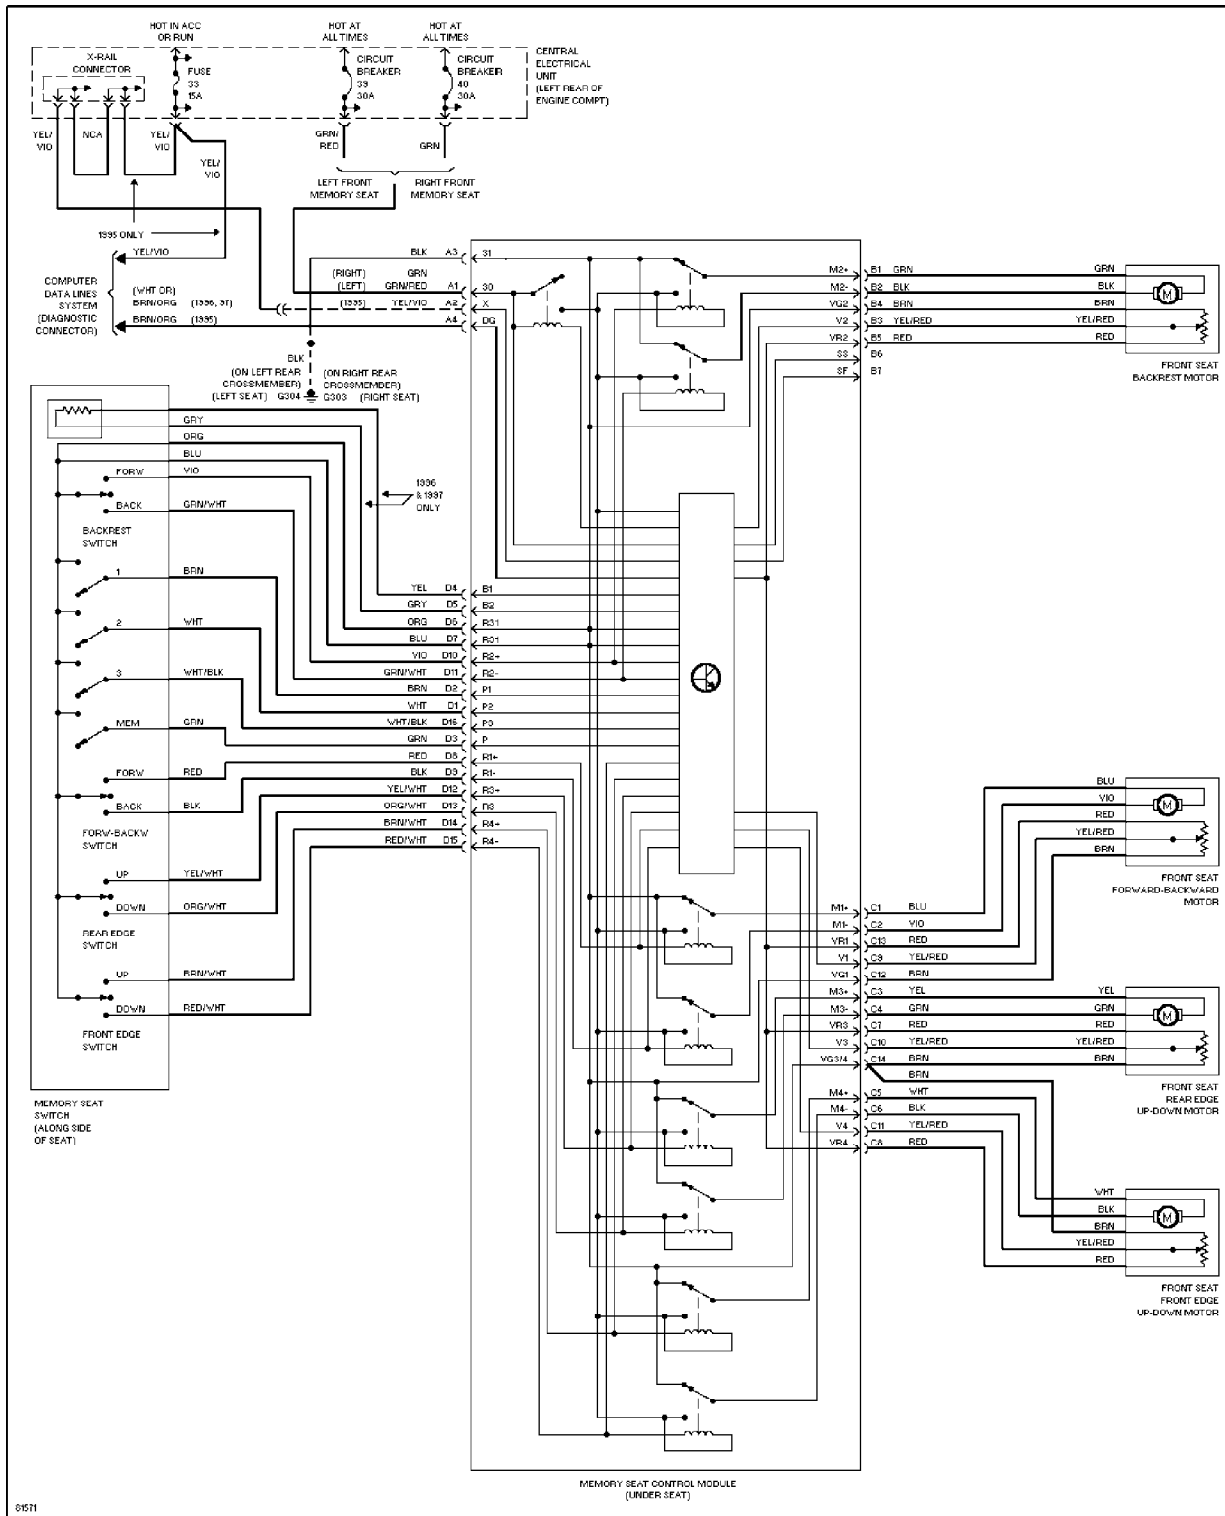

ENGINE PERFORMANCE

2.3L

2.3L Turbo, Engine Performance Circuits (1 of 2)

2.3L Turbo, Engine Performance Circuits (2 of 2)

2.4L

2.4L, Engine Performance Circuits (1 of 2)

2.4L, Engine Performance Circuits (2 of 2)

GROUND DISTRIBUTION

Ground Distribution Circuit

HEADLIGHTS

Headlamps/Fog Lamps Circuit (1 of 2)

Headlamps/Fog Lamps Circuit (2 of 2)

Headlight Circuit (1 of 2)

Headlight Circuit (2 of 2)

HORN

Horn Circuit

INSTRUMENT CLUSTER

Instrument Cluster Circuit, VDO (1 of 2)

Instrument Cluster Circuit, VDO (2 of 2)

Instrument Cluster Circuit, Yasaki (1 of 2)

Instrument Cluster Circuit, Yasaki (2 of 2)

INTERIOR LIGHTS

Courtesy Lamps Circuit

Instrument Illumination Circuit

MEMORY SYSTEMS

Memory Seats Circuit

POWER ANTENNA

Power Antenna Circuit

POWER DISTRIBUTION

Accessories Connector Circuit, Early Production