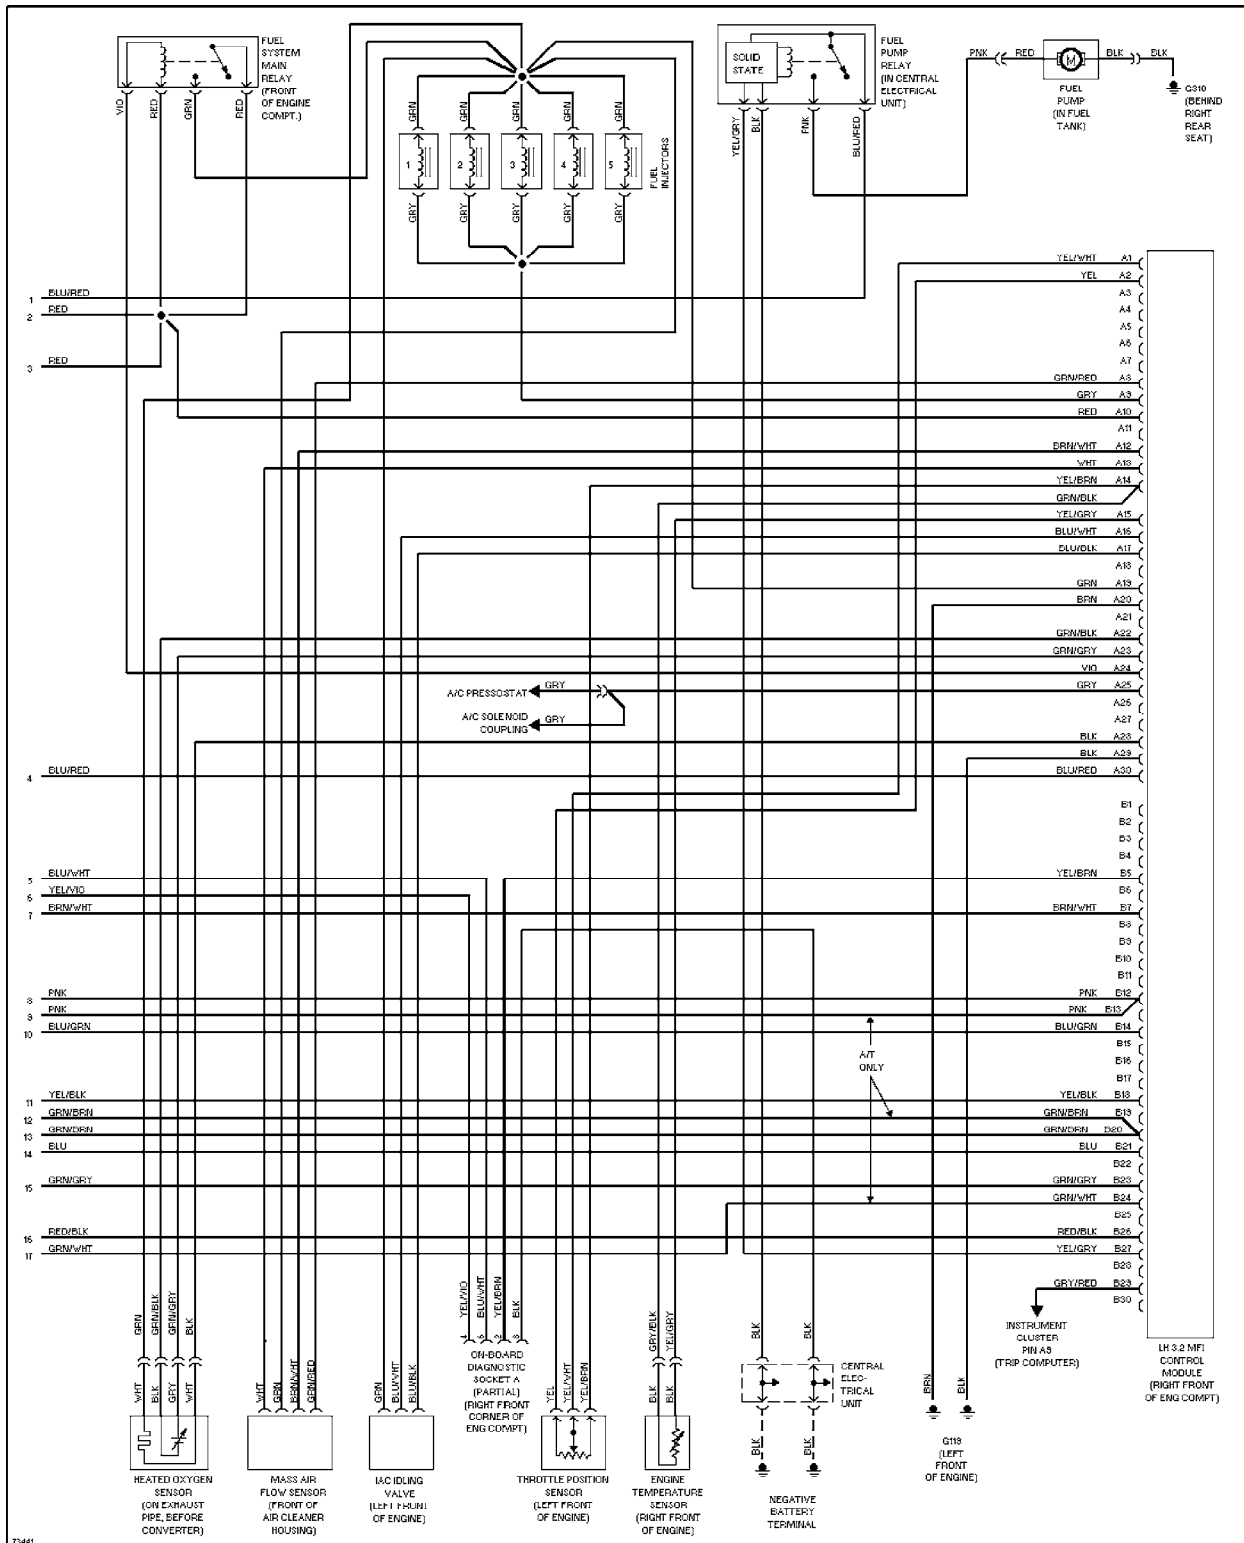

COMPUTER DATA LINES

Computer Data Lines

COOLING FAN

Cooling Fan Circuit

CRUISE CONTROL

Cruise Control Circuit

DEFOGGERS

Defogger Circuit

ENGINE PERFORMANCE

2.3L

2.3L Turbo, Engine Performance Circuits (1 of 2)

2.3L Turbo, Engine Performance Circuits (2 of 2)

2.4L

2.4L, Engine Performance Circuits (1 of 2)

2.4L, Engine Performance Circuits (2 of 2)

EXTERIOR LIGHTS

Back-up Lamps Circuit

Backup Lamps Circuit, Sedan & Wagon

Exterior Lamps Circuit, Sedan (1 of 2)

Exterior Lamps Circuit, Sedan (2 of 2)

Exterior Lamps Circuit, Wagon (1 of 2)

Exterior Lamps Circuit, Wagon (2 of 2)

GROUND DISTRIBUTION

Ground Distribution Circuit

HEADLIGHTS

Headlamps/Fog Lamps Circuit (1 of 2)

Headlamps/Fog Lamps Circuit (2 of 2)

Headlight Circuit (1 of 2)

Headlight Circuit (2 of 2)

HORN