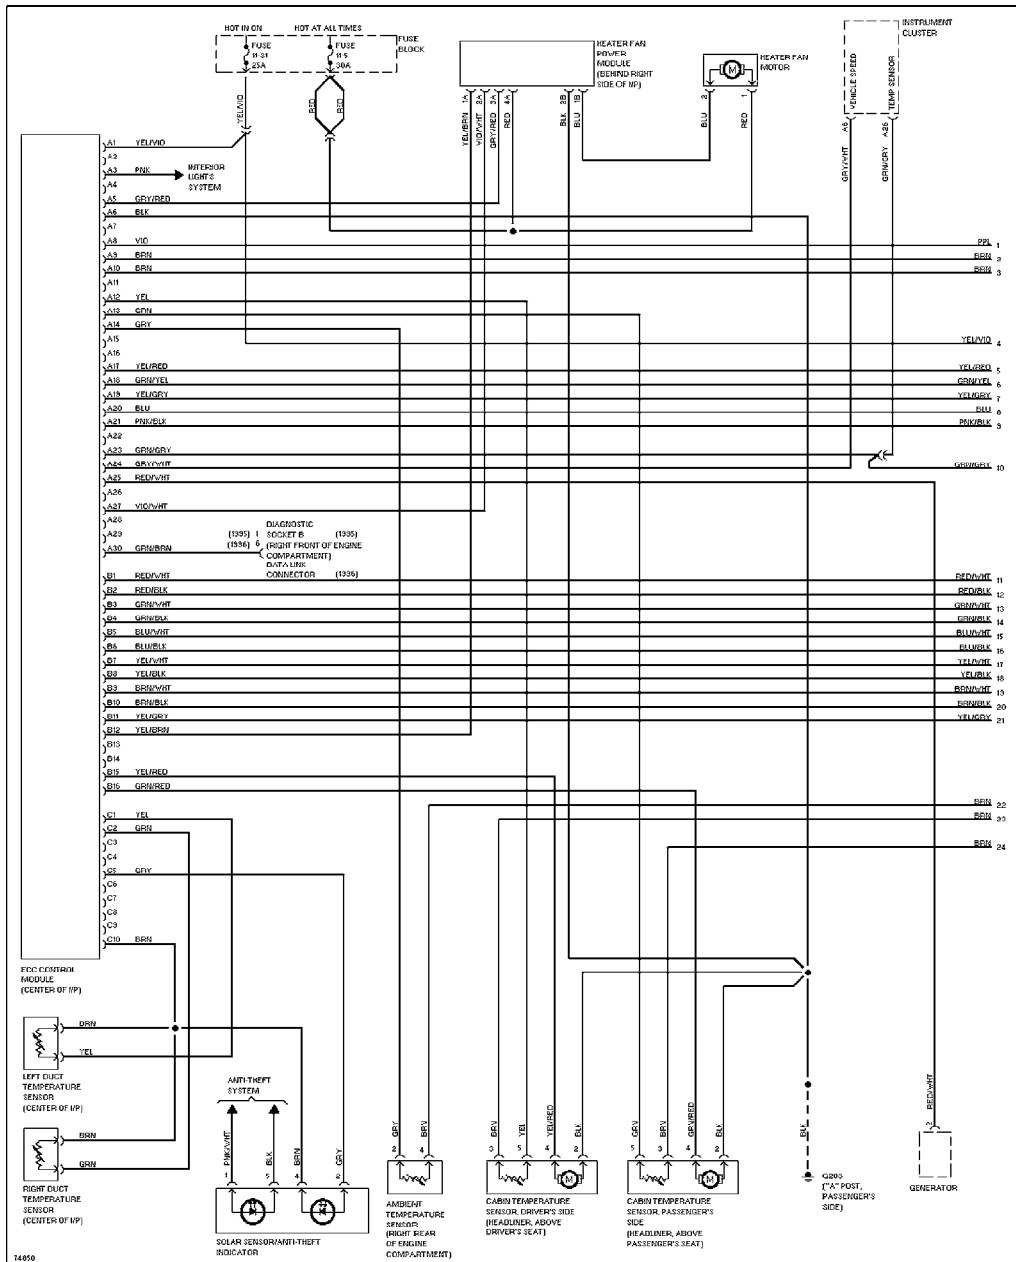

SYSTEM WIRING DIAGRAMS

1995 Volvo 850

1995 System Wiring Diagrams
Volvo - 850

AIR CONDITIONING

2.3L

2.3L Turbo, Air Conditioning Circuits (1 of 2)

2.3L Turbo, Air Conditioning Circuits (2 of 2)

2.4L

COMPUTER DATA LINES

Computer Data Lines

COOLING FAN

Cooling Fan Circuit

CRUISE CONTROL

Cruise Control Circuit

DEFOGGERS

Defogger Circuit

ENGINE PERFORMANCE

2.3L

2.3L Turbo, Engine Performance Circuits (1 of 2)

2.3L Turbo, Engine Performance Circuits (2 of 2)

2.4L

2.4L, Engine Performance Circuits (1 of 2)

2.4L, Engine Performance Circuits (2 of 2)