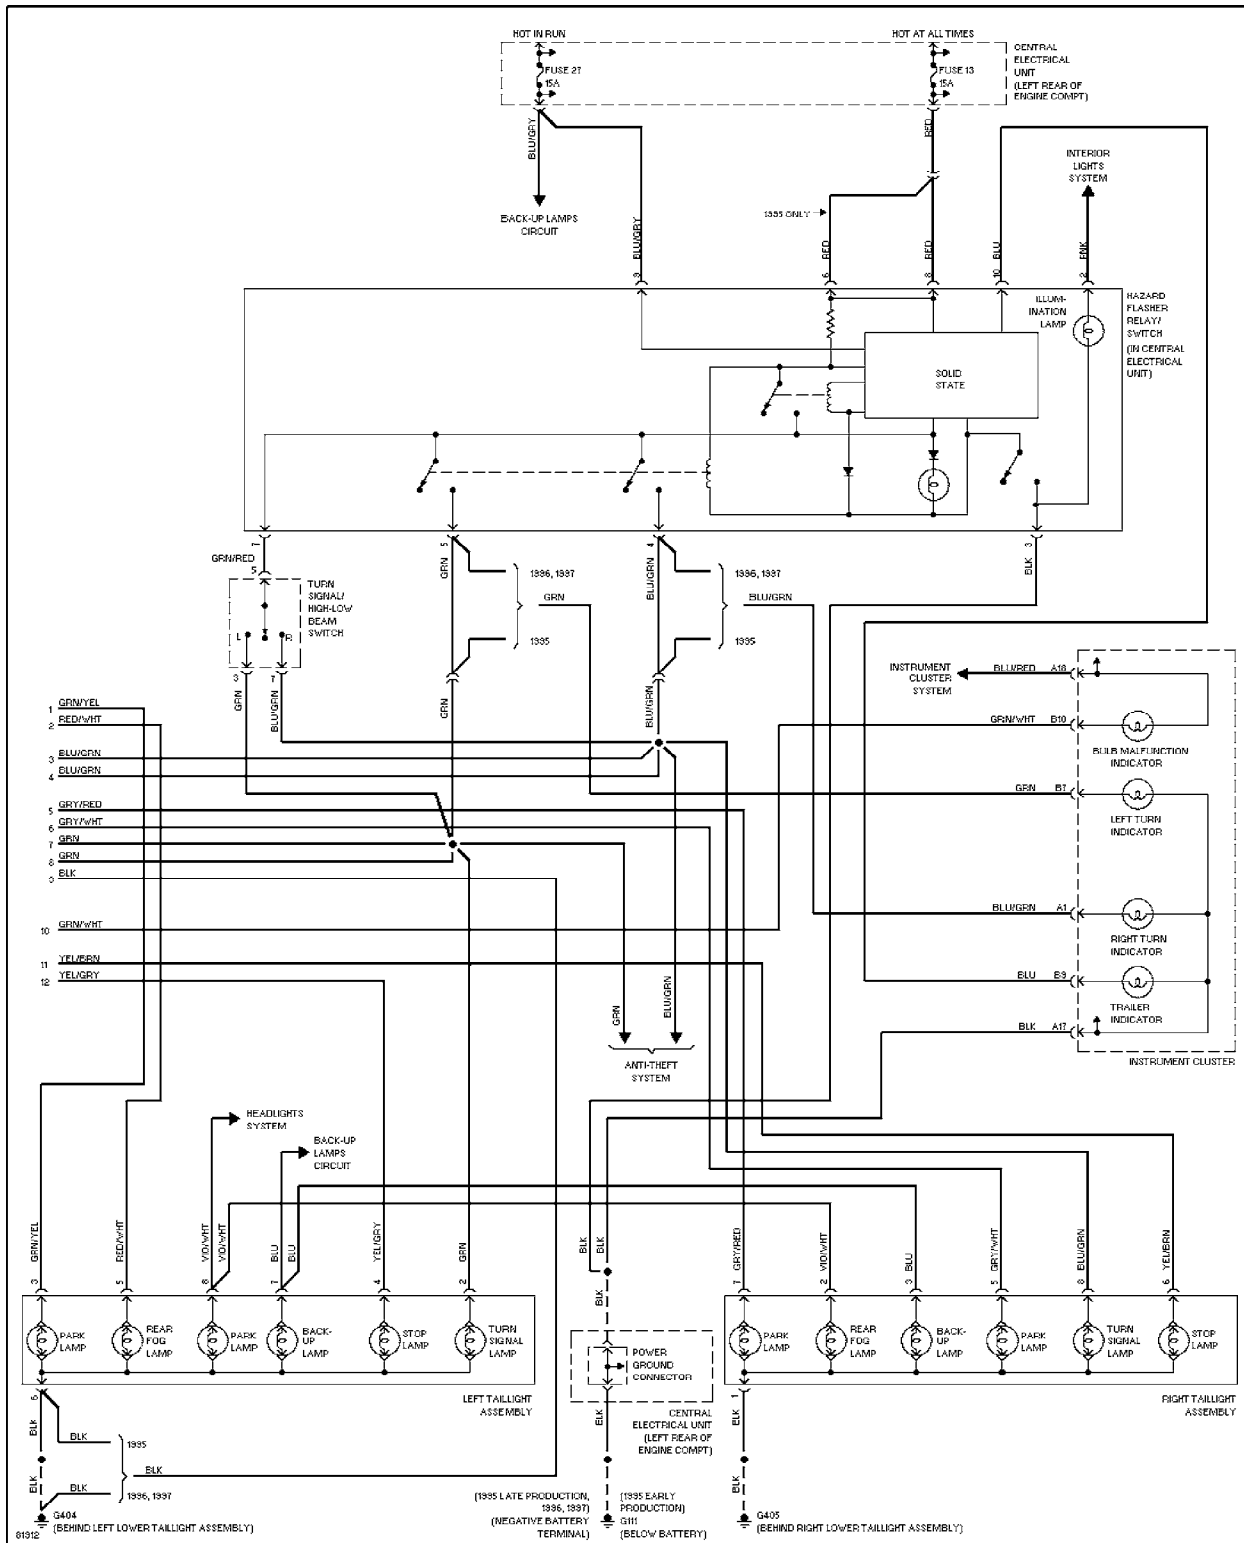

COMPUTER DATA LINES

Computer Data Lines

COOLING FAN

Cooling Fan Circuit

CRUISE CONTROL

Cruise Control Circuit

DEFOGGERS

Defogger Circuit

ENGINE PERFORMANCE

2.3L

2.3L Turbo, Engine Performance Circuits (1 of 2)

2.3L Turbo, Engine Performance Circuits (2 of 2)

2.4L

2.4L, Engine Performance Circuits (1 of 2)

2.4L, Engine Performance Circuits (2 of 2)

EXTERIOR LIGHTS

Back-up Lamps Circuit

Backup Lamps Circuit, Sedan & Wagon

Exterior Lamps Circuit, Sedan (1 of 2)

Exterior Lamps Circuit, Sedan (2 of 2)

Exterior Lamps Circuit, Wagon (1 of 2)

Exterior Lamps Circuit, Wagon (2 of 2)

GROUND DISTRIBUTION

Ground Distribution Circuit

HEADLIGHTS

Headlamps/Fog Lamps Circuit (1 of 2)

Headlamps/Fog Lamps Circuit (2 of 2)

Headlight Circuit (1 of 2)

Headlight Circuit (2 of 2)

HORN