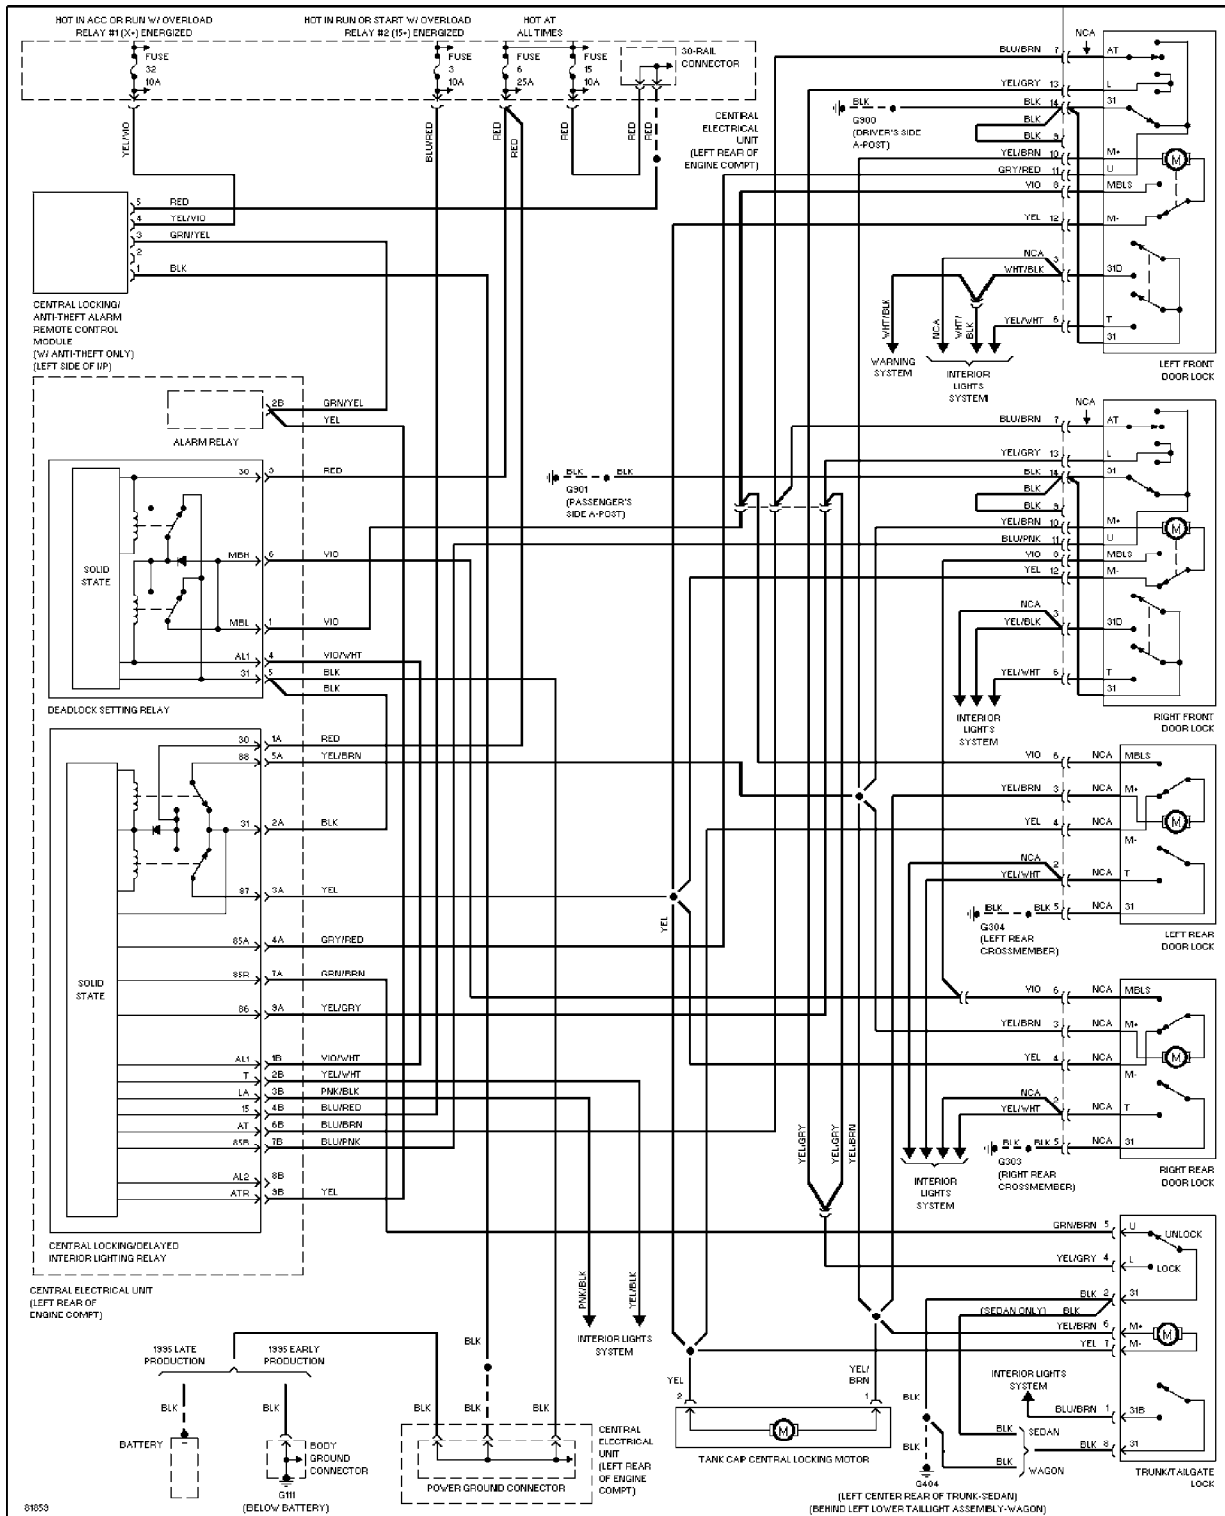

ENGINE PERFORMANCE

2.3L

2.3L Turbo, Engine Performance Circuits (1 of 2)

2.3L Turbo, Engine Performance Circuits (2 of 2)

2.4L

2.4L, Engine Performance Circuits (1 of 2)

2.4L, Engine Performance Circuits (2 of 2)

Courtesy Lamps Circuit

Instrument Illumination Circuit

MEMORY SYSTEMS

Memory Seats Circuit

POWER ANTENNA

Power Antenna Circuit

POWER DISTRIBUTION

Accessories Connector Circuit, Early Production

Accessories Connector Circuit, Late Production

82329

Power Distribution Circuit (1 of 2)

Power Distribution Circuit (2 of 2)

POWER DOOR LOCKS

Central Locking Circuit, W/ Deadlock

Central Locking Circuit, W/O Deadlock

POWER MIRRORS

Power Mirror Circuit

POWER SEATS

Front Seat Heater Circuit

Rear Seat Heater Circuit

POWER TOP/SUNROOF

Power Top/Sunroof Circuits

POWER WINDOWS