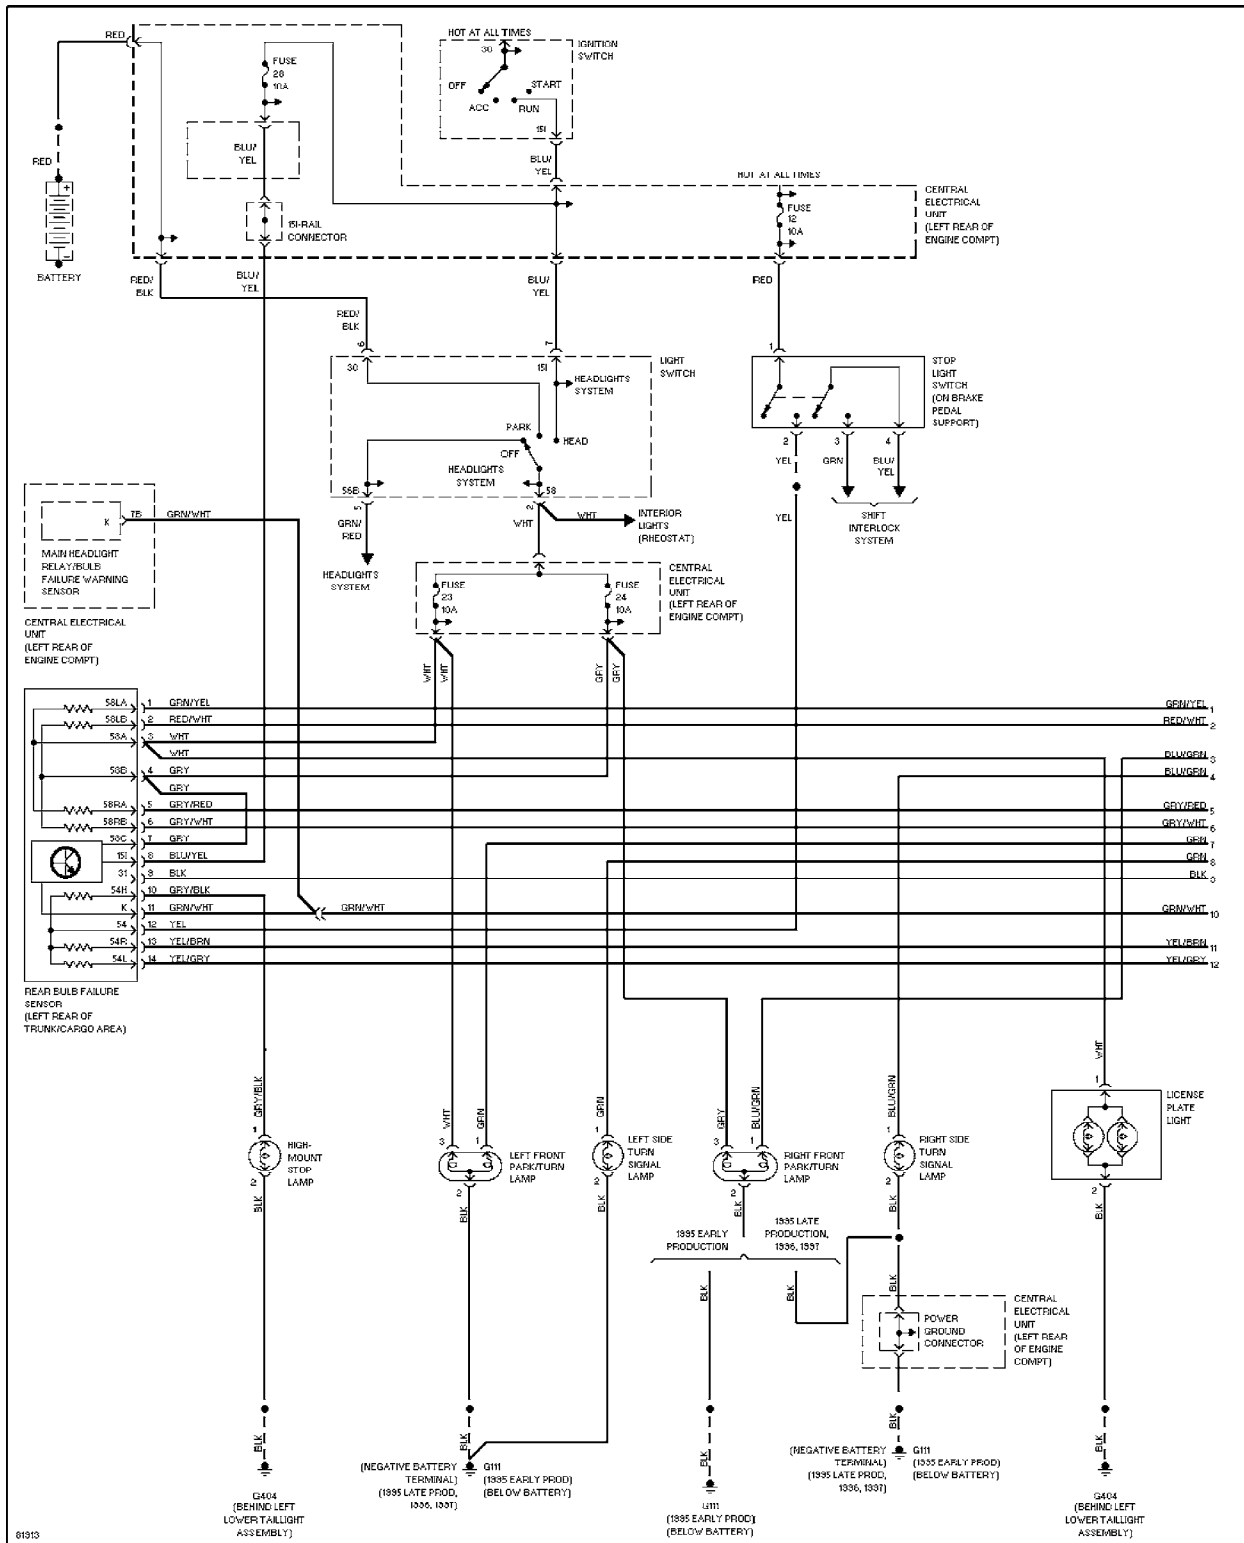

ENGINE PERFORMANCE

2.3L

2.3L Turbo, Engine Performance Circuits (1 of 2)

2.3L Turbo, Engine Performance Circuits (2 of 2)

2.4L

2.4L, Engine Performance Circuits (1 of 2)

2.4L, Engine Performance Circuits (2 of 2)

EXTERIOR LIGHTS

Back-up Lamps Circuit

Backup Lamps Circuit, Sedan & Wagon

Exterior Lamps Circuit, Sedan (1 of 2)

Exterior Lamps Circuit, Sedan (2 of 2)

Exterior Lamps Circuit, Wagon (1 of 2)

Exterior Lamps Circuit, Wagon (2 of 2)

GROUND DISTRIBUTION

Ground Distribution Circuit

HEADLIGHTS

Headlamps/Fog Lamps Circuit (1 of 2)

Headlamps/Fog Lamps Circuit (2 of 2)

Headlight Circuit (1 of 2)

Headlight Circuit (2 of 2)

HORN