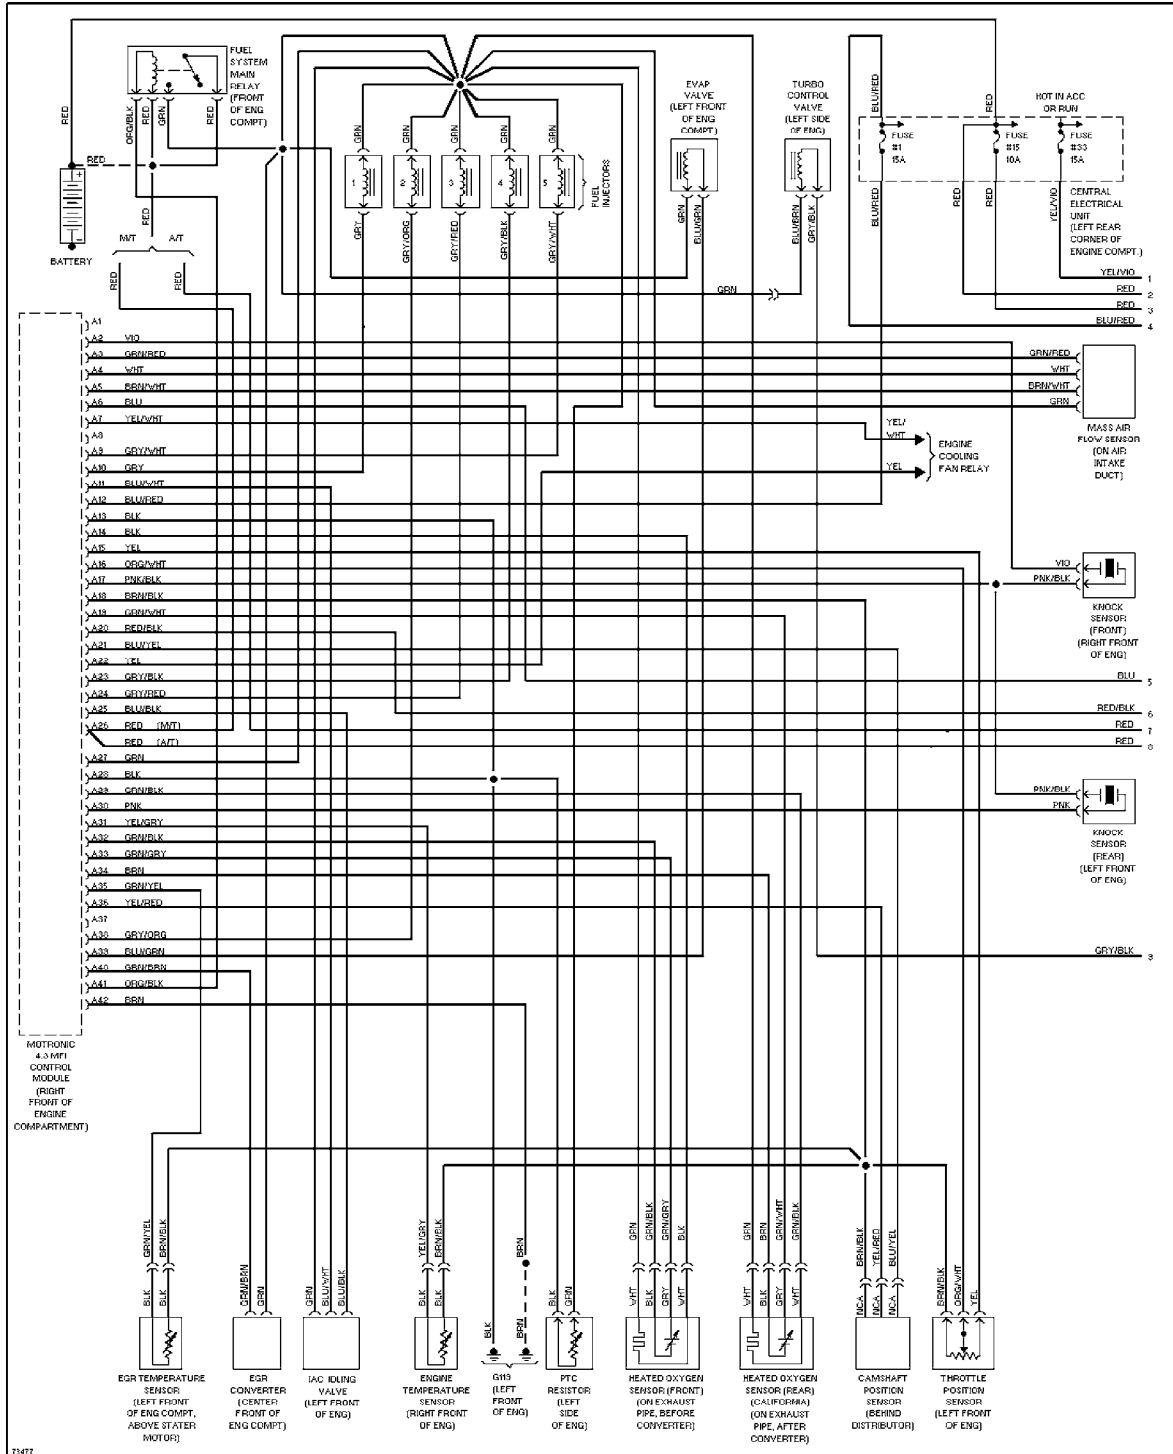

COMPUTER DATA LINES

Computer Data Lines

COOLING FAN

Cooling Fan Circuit

CRUISE CONTROL

Cruise Control Circuit

DEFOGGERS

Defogger Circuit

ENGINE PERFORMANCE

2.3L

2.3L Turbo, Engine Performance Circuits (1 of 2)

2.3L Turbo, Engine Performance Circuits (2 of 2)

2.4L

2.4L, Engine Performance Circuits (1 of 2)

2.4L, Engine Performance Circuits (2 of 2)