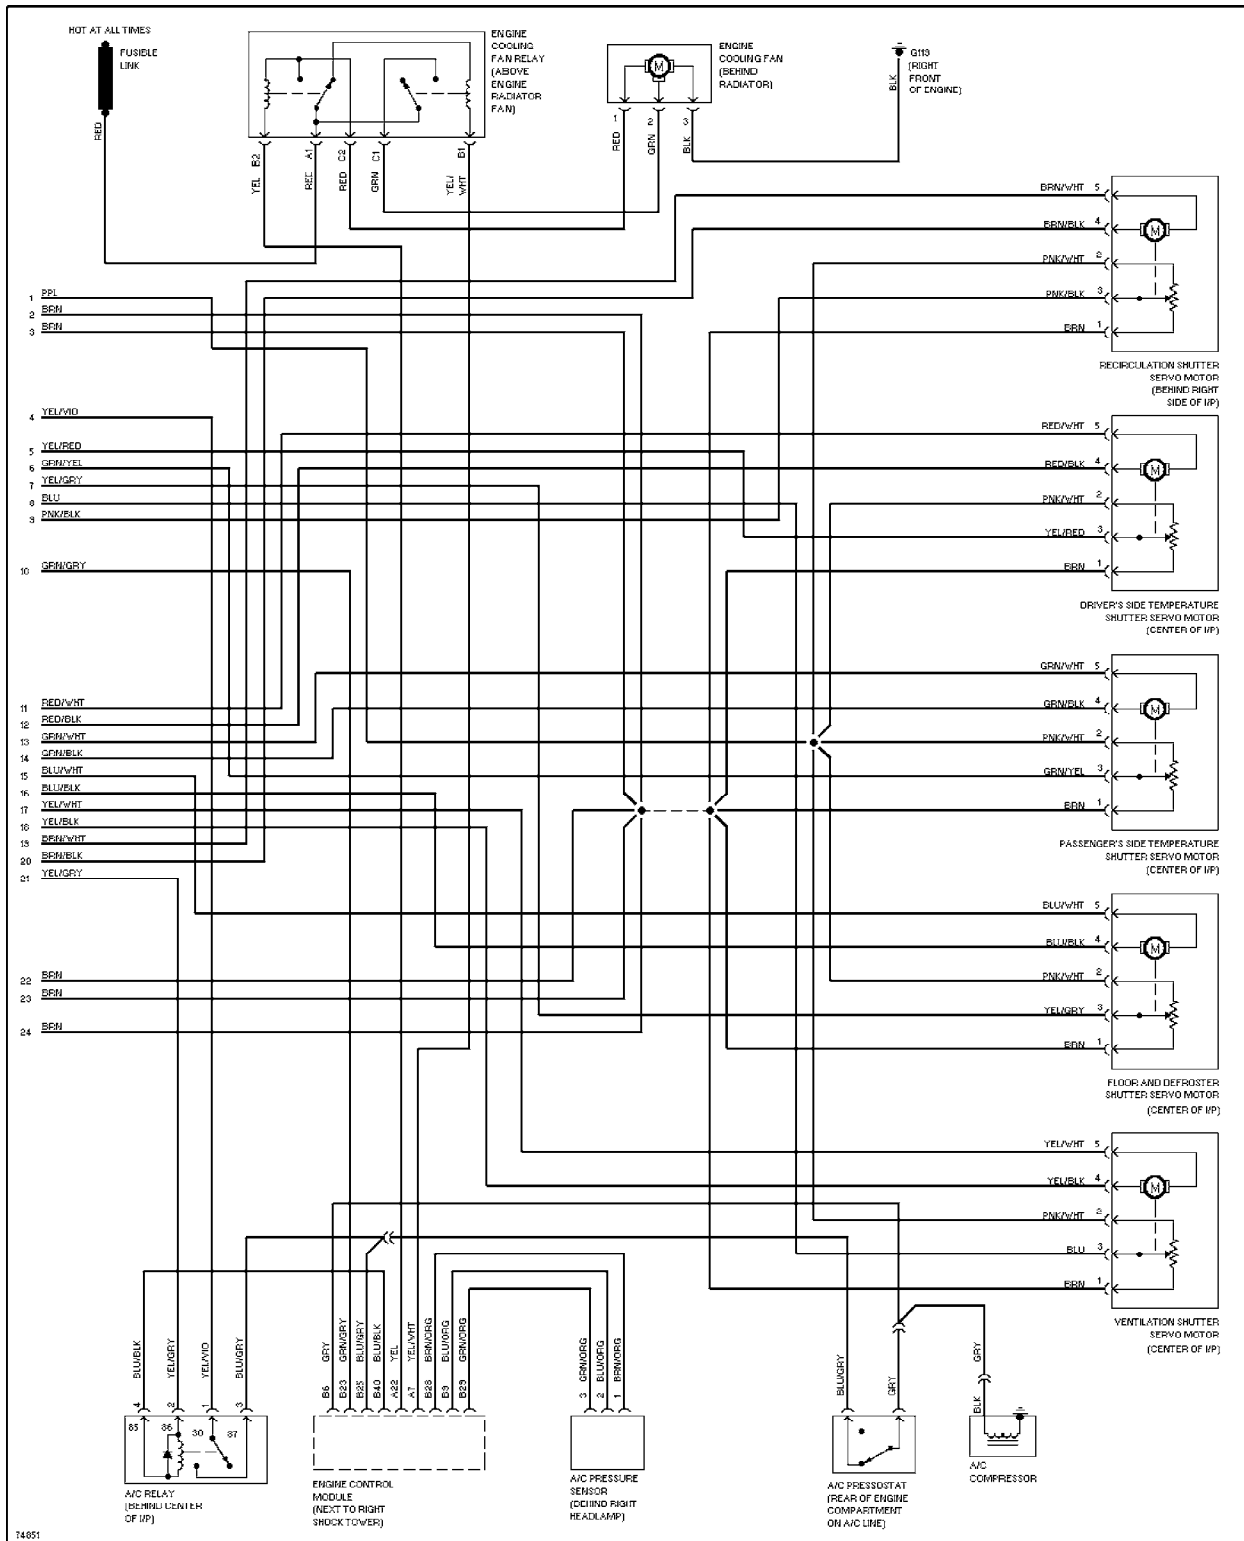

SYSTEM WIRING DIAGRAMS

1995 Volvo 850

1995 System Wiring Diagrams
Volvo - 850

AIR CONDITIONING

2.3L

2.3L Turbo, Air Conditioning Circuits (1 of 2)

2.3L Turbo, Air Conditioning Circuits (2 of 2)

2.4L

COMPUTER DATA LINES

Computer Data Lines

COOLING FAN

Cooling Fan Circuit

CRUISE CONTROL

Cruise Control Circuit

DEFOGGERS

Defogger Circuit

ENGINE PERFORMANCE

2.3L

2.3L Turbo, Engine Performance Circuits (1 of 2)

2.3L Turbo, Engine Performance Circuits (2 of 2)

2.4L

2.4L, Engine Performance Circuits (1 of 2)

2.4L, Engine Performance Circuits (2 of 2)