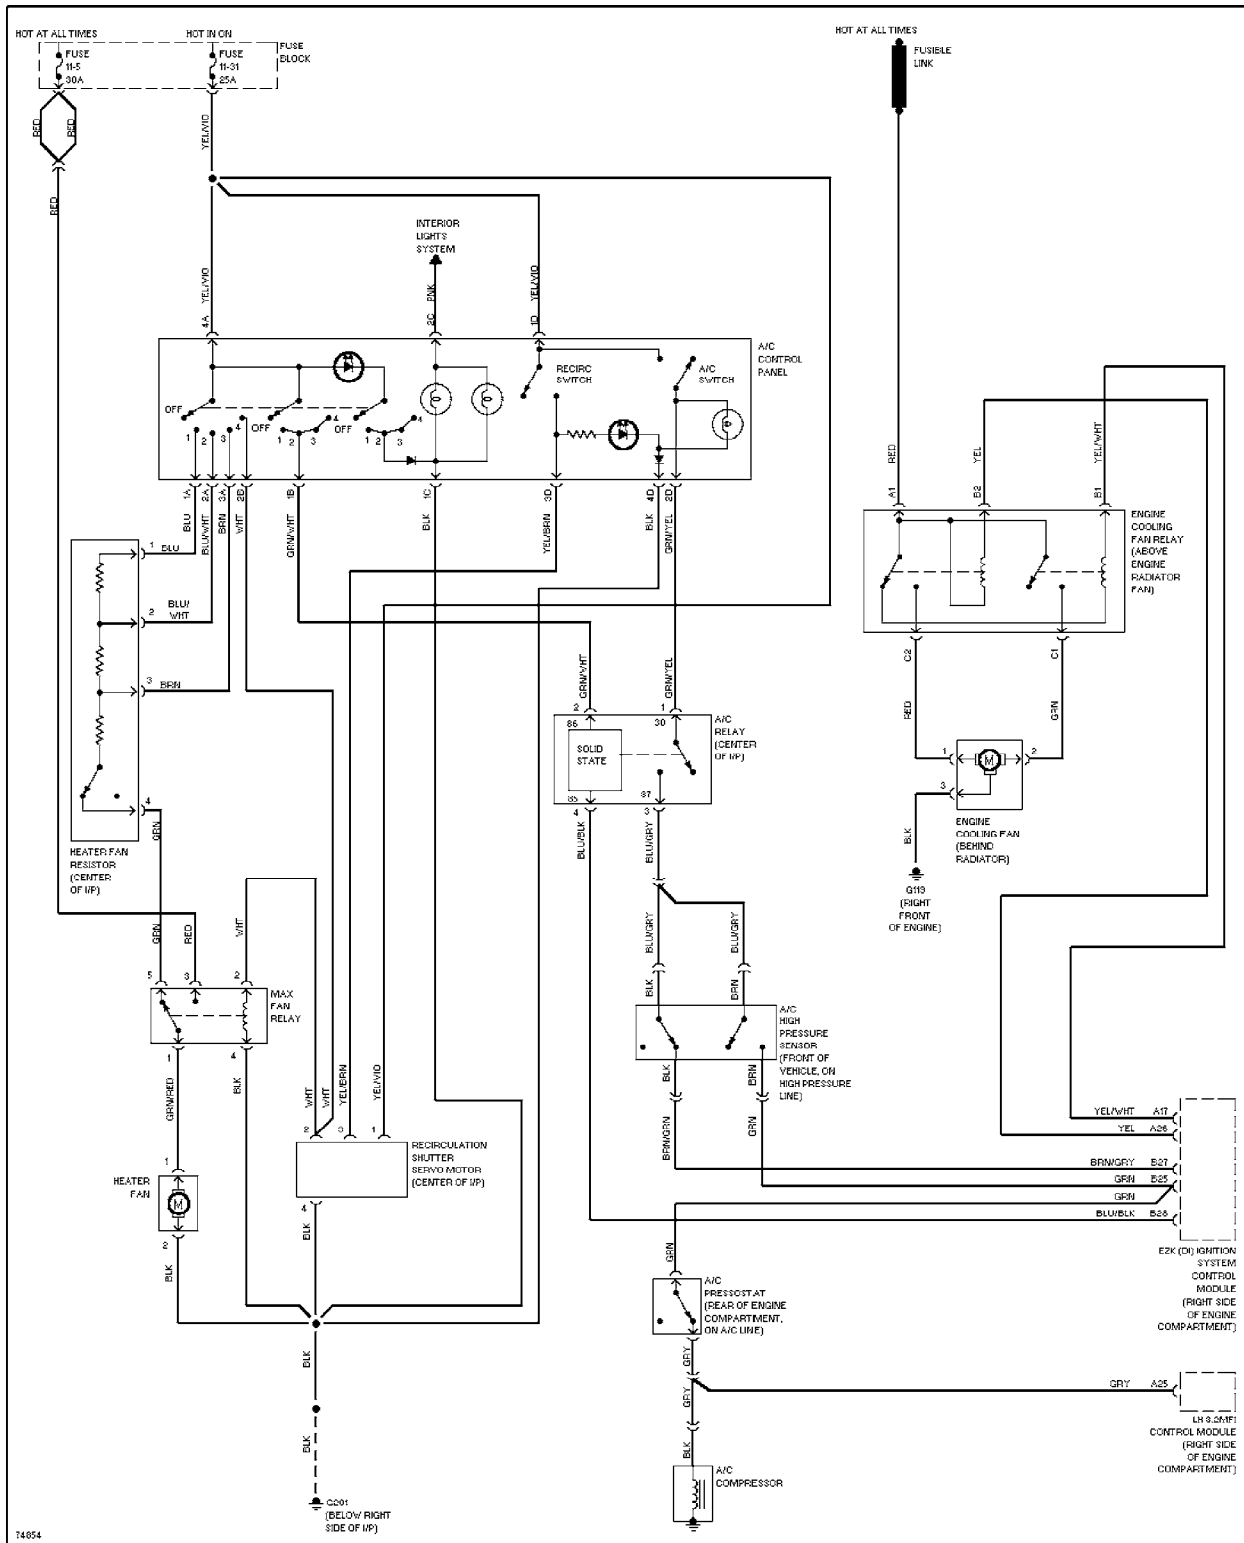

2.4L, Air Conditioning Circuits, Manual A/C

ANTI-LOCK BRAKES