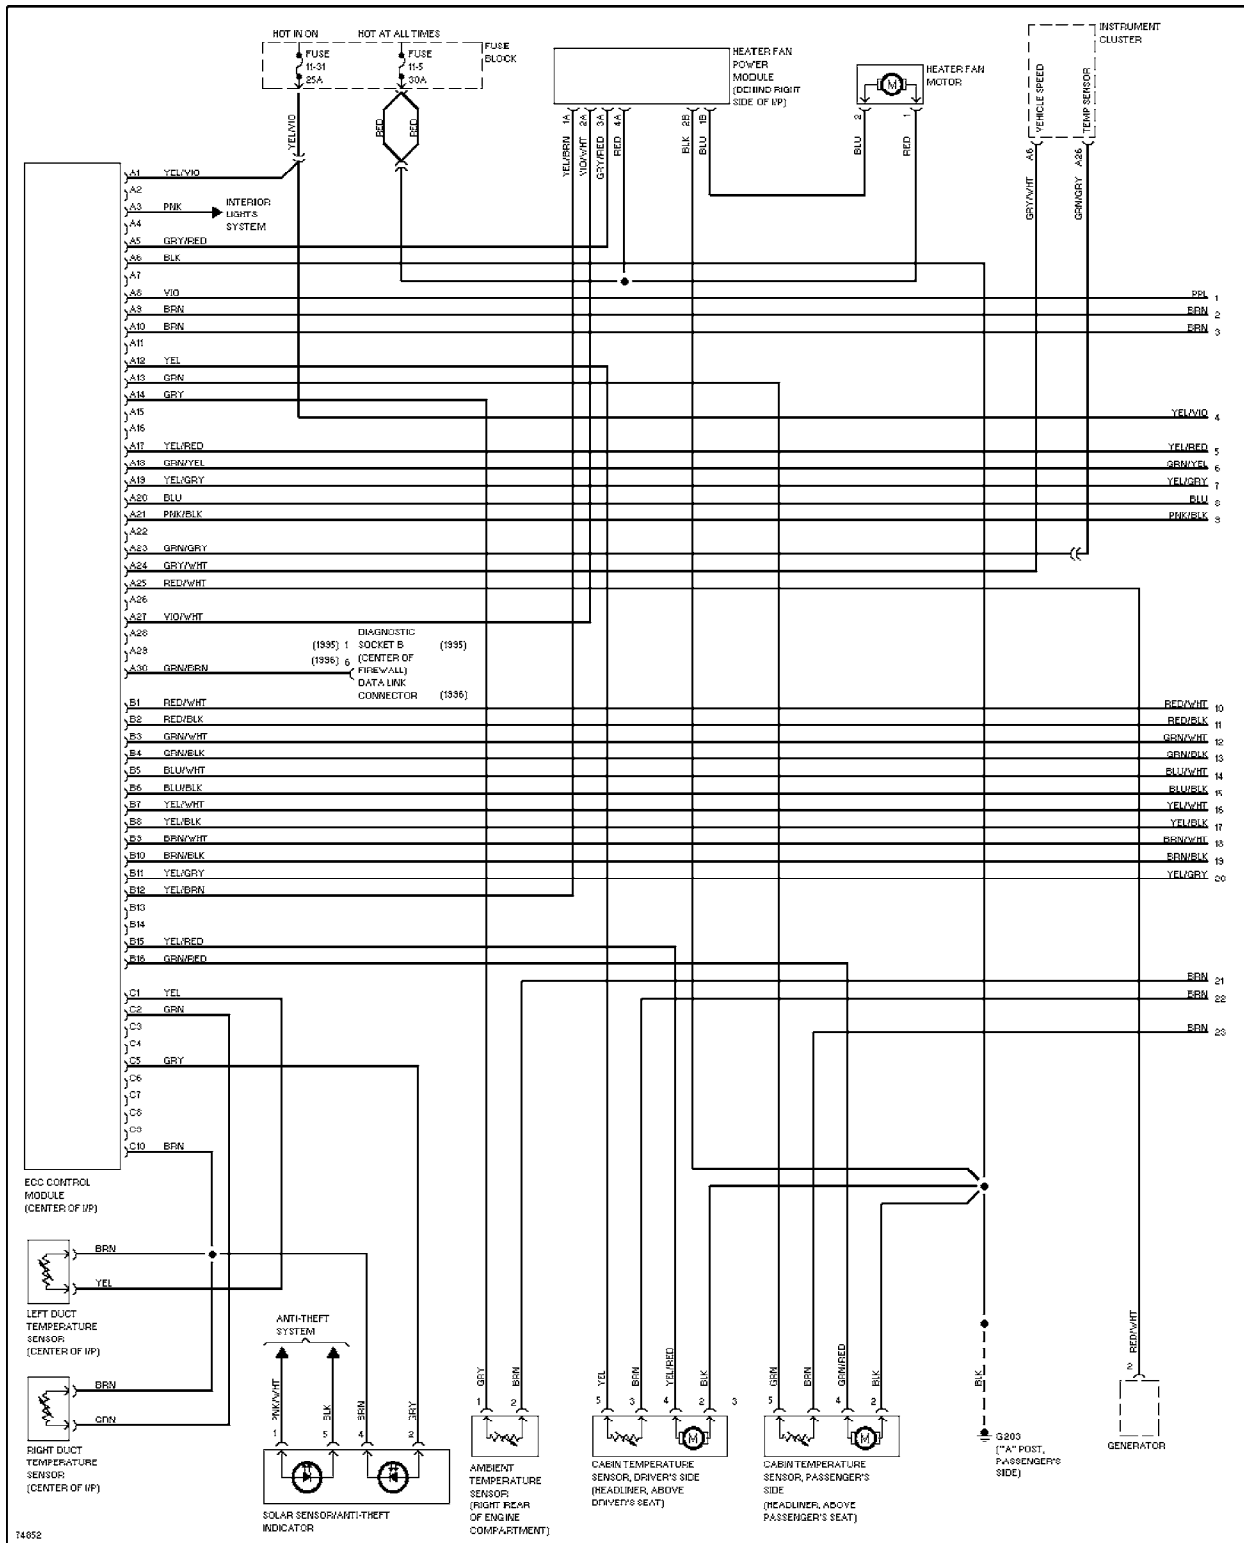

SYSTEM WIRING DIAGRAMS

1995 Volvo 850

1995 System Wiring Diagrams
Volvo - 850

AIR CONDITIONING

2.3L

2.3L Turbo, Air Conditioning Circuits (1 of 2)

2.3L Turbo, Air Conditioning Circuits (2 of 2)

2.4L

COMPUTER DATA LINES

Computer Data Lines

COOLING FAN

Cooling Fan Circuit

CRUISE CONTROL

Cruise Control Circuit

DEFOGGERS

Defogger Circuit

ENGINE PERFORMANCE

2.3L

2.3L Turbo, Engine Performance Circuits (1 of 2)

2.3L Turbo, Engine Performance Circuits (2 of 2)

2.4L

2.4L, Engine Performance Circuits (1 of 2)

2.4L, Engine Performance Circuits (2 of 2)