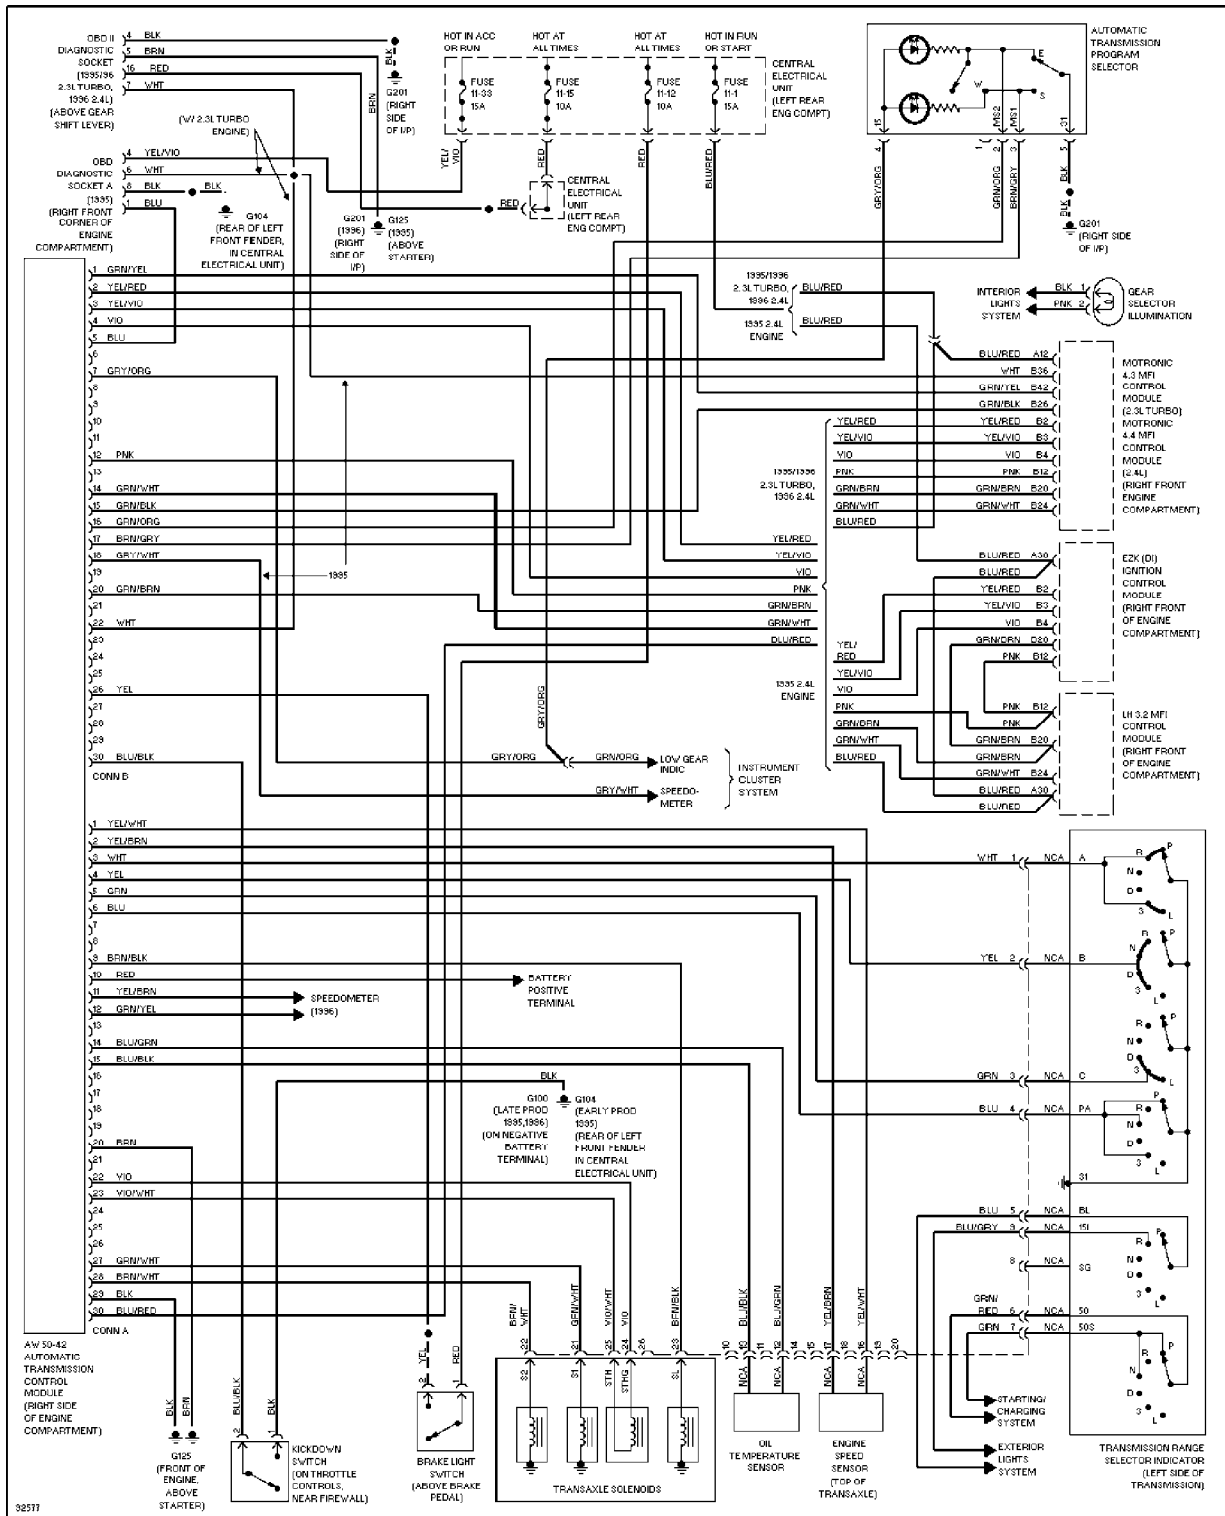

Transmission Circuit

WARNING SYSTEMS