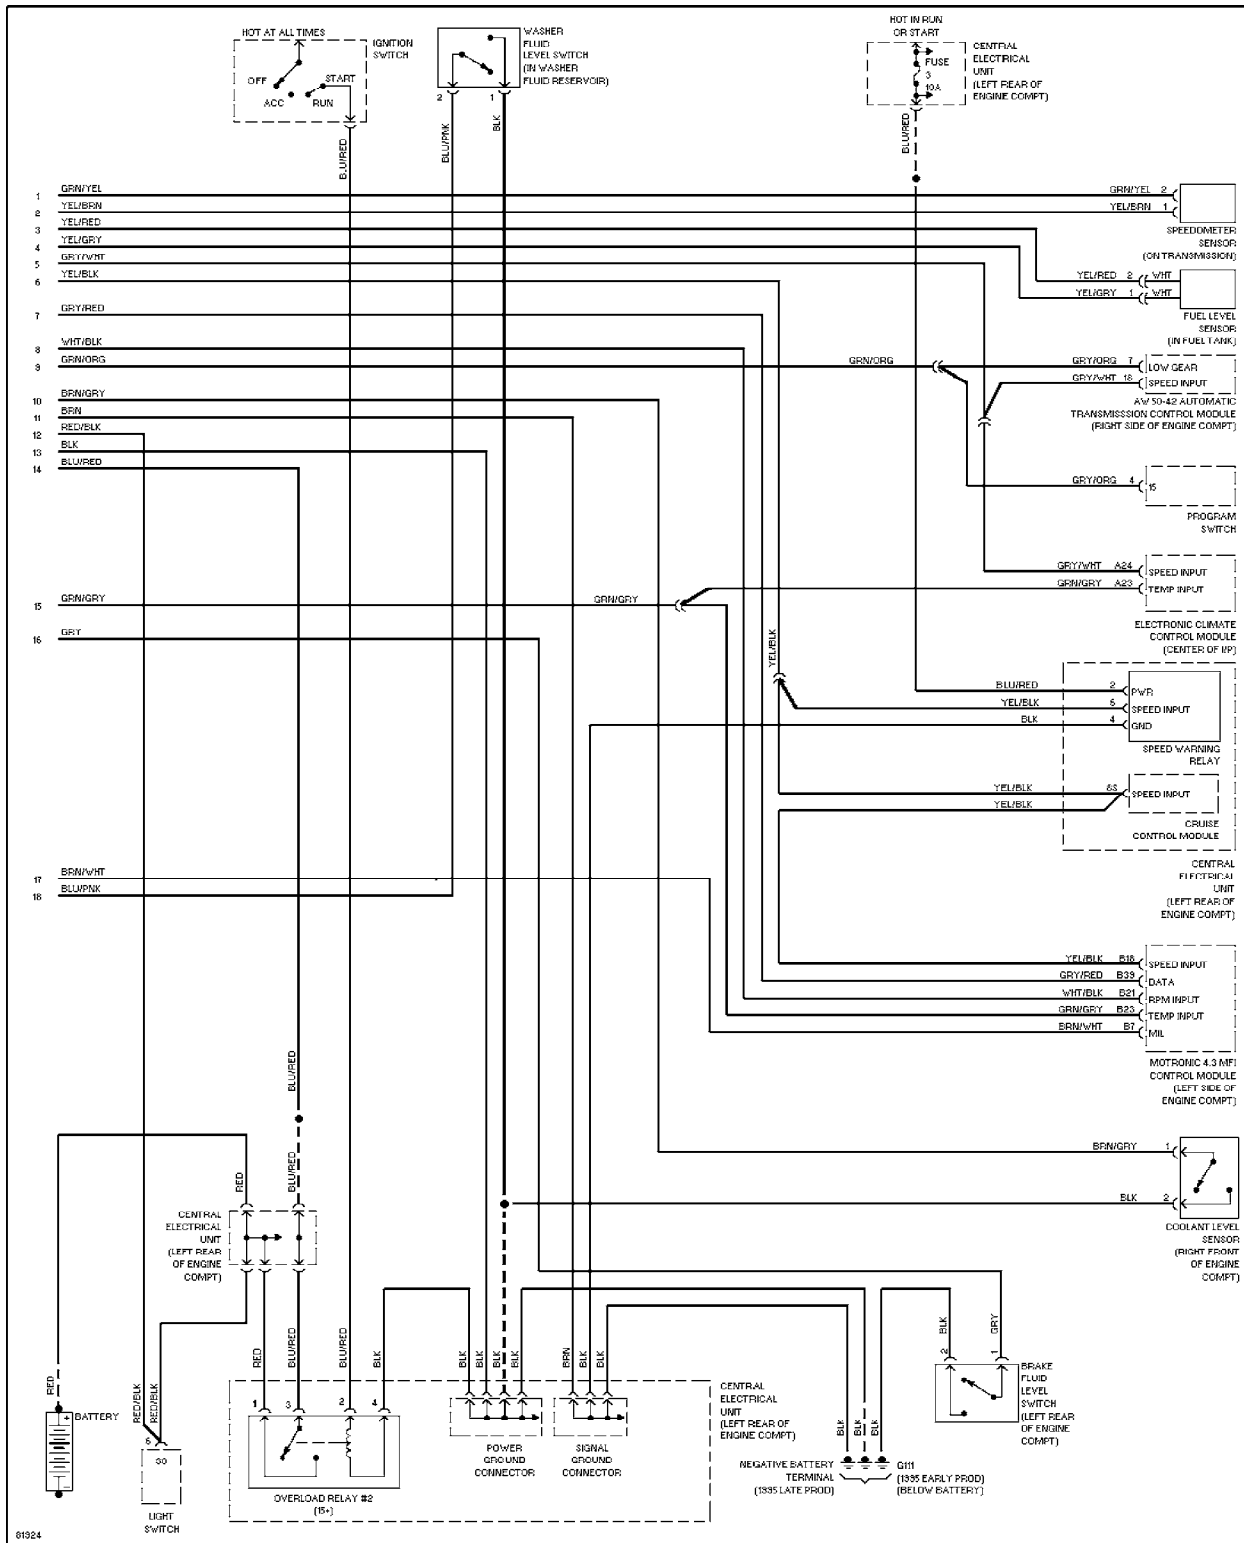

ENGINE PERFORMANCE

2.3L

2.3L Turbo, Engine Performance Circuits (1 of 2)

2.3L Turbo, Engine Performance Circuits (2 of 2)

2.4L

2.4L, Engine Performance Circuits (1 of 2)

2.4L, Engine Performance Circuits (2 of 2)

GROUND DISTRIBUTION

Ground Distribution Circuit

HEADLIGHTS

Headlamps/Fog Lamps Circuit (1 of 2)

Headlamps/Fog Lamps Circuit (2 of 2)

Headlight Circuit (1 of 2)

Headlight Circuit (2 of 2)

HORN

Horn Circuit

INSTRUMENT CLUSTER

Instrument Cluster Circuit, VDO (1 of 2)

Instrument Cluster Circuit, VDO (2 of 2)

Instrument Cluster Circuit, Yasaki (1 of 2)

Instrument Cluster Circuit, Yasaki (2 of 2)

INTERIOR LIGHTS