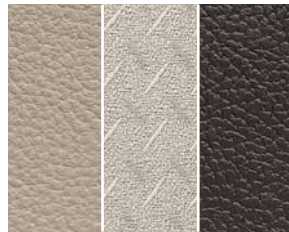

UPHOLSTERY	Code	Upholstery/Door Insert Colour	Door Panel/Dashboard Colour	Door Insert Material	Headliner Colour	Interior Inlay/Gear Knob
Bornholm Plush	7772	Off Black	Off Black	Plush	Light Grey	Standard Grey Trim
	7779	Arena	Off Black	Plush	Arena	Standard Grey Trim
	7792	Arena	Oak	Plush	Arena	Standard Grey Trim
Visby Woven/Leather	7371	Off Black	Off Black	Woven Cloth	Light Grey	Red Wood Effect, Cyborg or Piano Black Inlay
	7379†	Arena	Off Black	Woven Cloth	Arena	Red Wood Effect, Cyborg or Piano Black Inlay
	7391	Arena	Oak	Woven Cloth	Arena	Red Wood Effect or Cyborg Inlay
Leather-faced	7970	Off Black	Off Black	Leather	Light Grey	Red Wood Effect, Cyborg or Piano Black Inlay
	7979†	Arena	Off Black	Leather	Arena	Red Wood Effect, Cyborg or Piano Black Inlay
	7990	Arena	Oak	Leather	Arena	Red Wood Effect or Cyborg Inlay

SE & SPORT LUX

Leather-faced Arena
(7990)

Bornholm Plush Off Black
(7772)

Visby Woven/Leather Off Black
(7371)

Leather-faced Off Black
(7970)

Bornholm Plush/Arena Off Black
(7779)

Visby Woven/Leather Arena/
Off Black (7379)

Leather-faced Arena/Off Black
(7979)

INTERIOR INLAYS

Red Wood effect

Cyborg

Piano Black