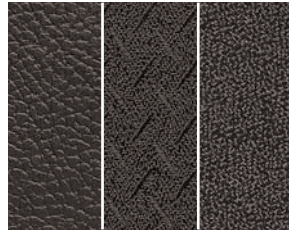

UPHOLSTERY	Code	Upholstery/Door Insert Colour	Door Panel/Dashboard Colour	Door Insert Material	Headliner Colour	Interior Inlay/Gear Knob
Bornholm Plush	7772	Off Black	Off Black	Plush	Light Grey	Standard Grey Trim
	7779	Arena	Off Black	Plush	Arena	Standard Grey Trim
	7792	Arena	Oak	Plush	Arena	Standard Grey Trim
Visby Woven/Leather	7371	Off Black	Off Black	Woven Cloth	Light Grey	Red Wood Effect, Cyborg or Piano Black Inlay
	7379†	Arena	Off Black	Woven Cloth	Arena	Red Wood Effect, Cyborg or Piano Black Inlay
	7391	Arena	Oak	Woven Cloth	Arena	Red Wood Effect or Cyborg Inlay
Leather-faced	7970	Off Black	Off Black	Leather	Light Grey	Red Wood Effect, Cyborg or Piano Black Inlay
	7979†	Arena	Off Black	Leather	Arena	Red Wood Effect, Cyborg or Piano Black Inlay
	7990	Arena	Oak	Leather	Arena	Red Wood Effect or Cyborg Inlay

† This upholstery must be ordered in combination with an interior inlay.

UPHOLSTERY

FINISHING TOUCHES

CHOOSE YOUR PERFECT DRIVING ENVIRONMENT FOR YOUR VOLVO.

S

Bornholm Plush Arena
(7792)

SPORT

Visby Woven/Leather Arena
(7391)

SE & SPORT LUX

Leather-faced Arena
(7990)

Bornholm Plush Off Black
(7772)

Visby Woven/Leather Off Black
(7371)

Leather-faced Off Black
(7970)

Bornholm Plush/Arena Off Black
(7779)

Visby Woven/Leather Arena/
Off Black (7379)

Leather-faced Arena/Off Black
(7979)

INTERIOR INLAYS

Red Wood effect

Cyborg

Piano Black