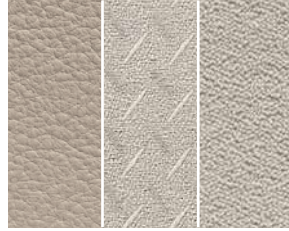

UPHOLSTERY	Code	Upholstery/Door Insert Colour	Door Panel/Dashboard Colour	Door Insert Material	Headliner Colour	Interior Inlay/Gear Knob
Bornholm Plush	7772	Off Black	Off Black	Plush	Light Grey	Standard Grey Trim
	7779	Arena	Off Black	Plush	Arena	Standard Grey Trim
	7792	Arena	Oak	Plush	Arena	Standard Grey Trim
Visby Woven/Leather	7371	Off Black	Off Black	Woven Cloth	Light Grey	Red Wood Effect, Cyborg or Piano Black Inlay
	7379†	Arena	Off Black	Woven Cloth	Arena	Red Wood Effect, Cyborg or Piano Black Inlay
	7391	Arena	Oak	Woven Cloth	Arena	Red Wood Effect or Cyborg Inlay
Leather-faced	7970	Off Black	Off Black	Leather	Light Grey	Red Wood Effect, Cyborg or Piano Black Inlay
	7979†	Arena	Off Black	Leather	Arena	Red Wood Effect, Cyborg or Piano Black Inlay
	7990	Arena	Oak	Leather	Arena	Red Wood Effect or Cyborg Inlay

† This upholstery must be ordered in combination with an interior inlay.

UPHOLSTERY

FINISHING TOUCHES

CHOOSE YOUR PERFECT DRIVING ENVIRONMENT FOR YOUR VOLVO.

S

Bornholm Plush Arena
(7792)

SPORT

Visby Woven/Leather Arena
(7391)

SE & SPORT LUX

Leather-faced Arena
(7990)

Bornholm Plush Off Black
(7772)

Visby Woven/Leather Off Black
(7371)

Leather-faced Off Black
(7970)

Bornholm Plush/Arena Off Black
(7779)

Visby Woven/Leather Arena/
Off Black (7379)

Leather-faced Arena/Off Black
(7979)

INTERIOR INLAYS

Red Wood effect

Cyborg

Piano Black