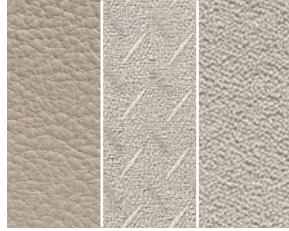

UPHOLSTERY	Code	Upholstery/Door Insert Colour	Door Panel/Dashboard Colour	Door Insert Material	Headliner Colour	Interior Inlay/Gear Knob
Bornholm Plush	7772	Off Black	Off Black	Plush	Light Grey	Standard Grey Trim
	7779	Arena	Off Black	Plush	Arena	Standard Grey Trim
	7792	Arena	Oak	Plush	Arena	Standard Grey Trim
Visby Woven/Leather	7371	Off Black	Off Black	Woven Cloth	Light Grey	Red Wood Effect, Cyborg or Piano Black Inlay
	7379†	Arena	Off Black	Woven Cloth	Arena	Red Wood Effect, Cyborg or Piano Black Inlay
	7391	Arena	Oak	Woven Cloth	Arena	Red Wood Effect or Cyborg Inlay
Leather-faced	7970	Off Black	Off Black	Leather	Light Grey	Red Wood Effect, Cyborg or Piano Black Inlay
	7979†	Arena	Off Black	Leather	Arena	Red Wood Effect, Cyborg or Piano Black Inlay
	7990	Arena	Oak	Leather	Arena	Red Wood Effect or Cyborg Inlay

† This upholstery must be ordered in combination with an interior inlay.

UPHOLSTERY

FINISHING TOUCHES

CHOOSE YOUR PERFECT DRIVING ENVIRONMENT FOR YOUR VOLVO.

S

Bornholm Plush Arena
(7792)

SPORT

Visby Woven/Leather Arena
(7391)

SE & SPORT LUX

Leather-faced Arena
(7990)

Bornholm Plush Off Black
(7772)

Visby Woven/Leather Off Black
(7371)

Leather-faced Off Black
(7970)

Bornholm Plush/Arena Off Black
(7779)

Visby Woven/Leather Arena/
Off Black (7379)

Leather-faced Arena/Off Black
(7979)

INTERIOR INLAYS

Red Wood effect

Cyborg

Piano Black