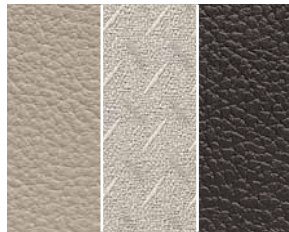

UPHOLSTERY	Code	Upholstery/Door Insert Colour	Door Panel/Dashboard Colour	Door Insert Material	Headliner Colour	Interior Inlay/Gear Knob
Bornholm Plush	7772	Off Black	Off Black	Plush	Light Grey	Standard Grey Trim
	7779	Arena	Off Black	Plush	Arena	Standard Grey Trim
	7792	Arena	Oak	Plush	Arena	Standard Grey Trim
Visby Woven/Leather	7371	Off Black	Off Black	Woven Cloth	Light Grey	Red Wood Effect, Cyborg or Piano Black Inlay
	7379†	Arena	Off Black	Woven Cloth	Arena	Red Wood Effect, Cyborg or Piano Black Inlay
	7391	Arena	Oak	Woven Cloth	Arena	Red Wood Effect or Cyborg Inlay
Leather-faced	7970	Off Black	Off Black	Leather	Light Grey	Red Wood Effect, Cyborg or Piano Black Inlay
	7979†	Arena	Off Black	Leather	Arena	Red Wood Effect, Cyborg or Piano Black Inlay
	7990	Arena	Oak	Leather	Arena	Red Wood Effect or Cyborg Inlay

SE & SPORT LUX

Leather-faced Arena
(7990)

Bornholm Plush Off Black
(7772)

Visby Woven/Leather Off Black
(7371)

Leather-faced Off Black
(7970)

Bornholm Plush/Arena Off Black
(7779)

Visby Woven/Leather Arena/
Off Black (7379)

Leather-faced Arena/Off Black
(7979)

INTERIOR INLAYS

Red Wood effect

Cyborg

Piano Black