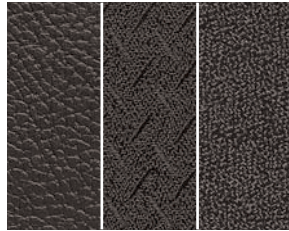

UPHOLSTERY	Code	Upholstery/Door Insert Colour	Door Panel/Dashboard Colour	Door Insert Material	Headliner Colour	Interior Inlay/Gear Knob
Bornholm Plush	7772	Off Black	Off Black	Plush	Light Grey	Standard Grey Trim
	7779	Arena	Off Black	Plush	Arena	Standard Grey Trim
	7792	Arena	Oak	Plush	Arena	Standard Grey Trim
Visby Woven/Leather	7371	Off Black	Off Black	Woven Cloth	Light Grey	Red Wood Effect, Cyborg or Piano Black Inlay
	7379†	Arena	Off Black	Woven Cloth	Arena	Red Wood Effect, Cyborg or Piano Black Inlay
	7391	Arena	Oak	Woven Cloth	Arena	Red Wood Effect or Cyborg Inlay
Leather-faced	7970	Off Black	Off Black	Leather	Light Grey	Red Wood Effect, Cyborg or Piano Black Inlay
	7979†	Arena	Off Black	Leather	Arena	Red Wood Effect, Cyborg or Piano Black Inlay
	7990	Arena	Oak	Leather	Arena	Red Wood Effect or Cyborg Inlay

† This upholstery must be ordered in combination with an interior inlay.

UPHOLSTERY

FINISHING TOUCHES

CHOOSE YOUR PERFECT DRIVING ENVIRONMENT FOR YOUR VOLVO.

S

Bornholm Plush Arena
(7792)

SPORT

Visby Woven/Leather Arena
(7391)

SE & SPORT LUX

Leather-faced Arena
(7990)

Bornholm Plush Off Black
(7772)

Visby Woven/Leather Off Black
(7371)

Leather-faced Off Black
(7970)

Bornholm Plush/Arena Off Black
(7779)

Visby Woven/Leather Arena/
Off Black (7379)

Leather-faced Arena/Off Black
(7979)

INTERIOR INLAYS

Red Wood effect

Cyborg

Piano Black