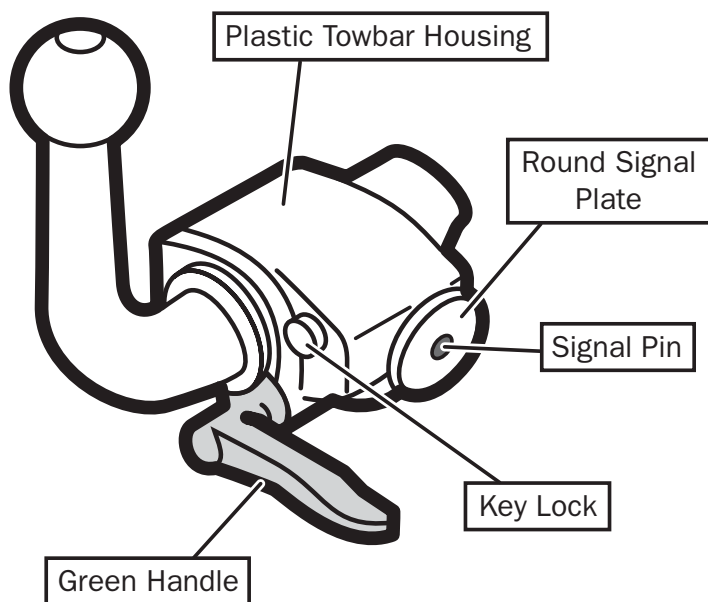

IMPORTANT NOTICE

For Saab or Volvo owners
with a detachable towbar fitted
as shown below.

Saab Great Britain Ltd and Volvo Car UK Ltd. have found that this particular towbar, with a green handle, may fail. Please contact your local dealer who will secure the towbar and arrange for a replacement to be fitted free of charge once parts are available. This notice does not affect earlier detachable towbars with a green handle and a square signal plate or the current design of towbar with a black handle.