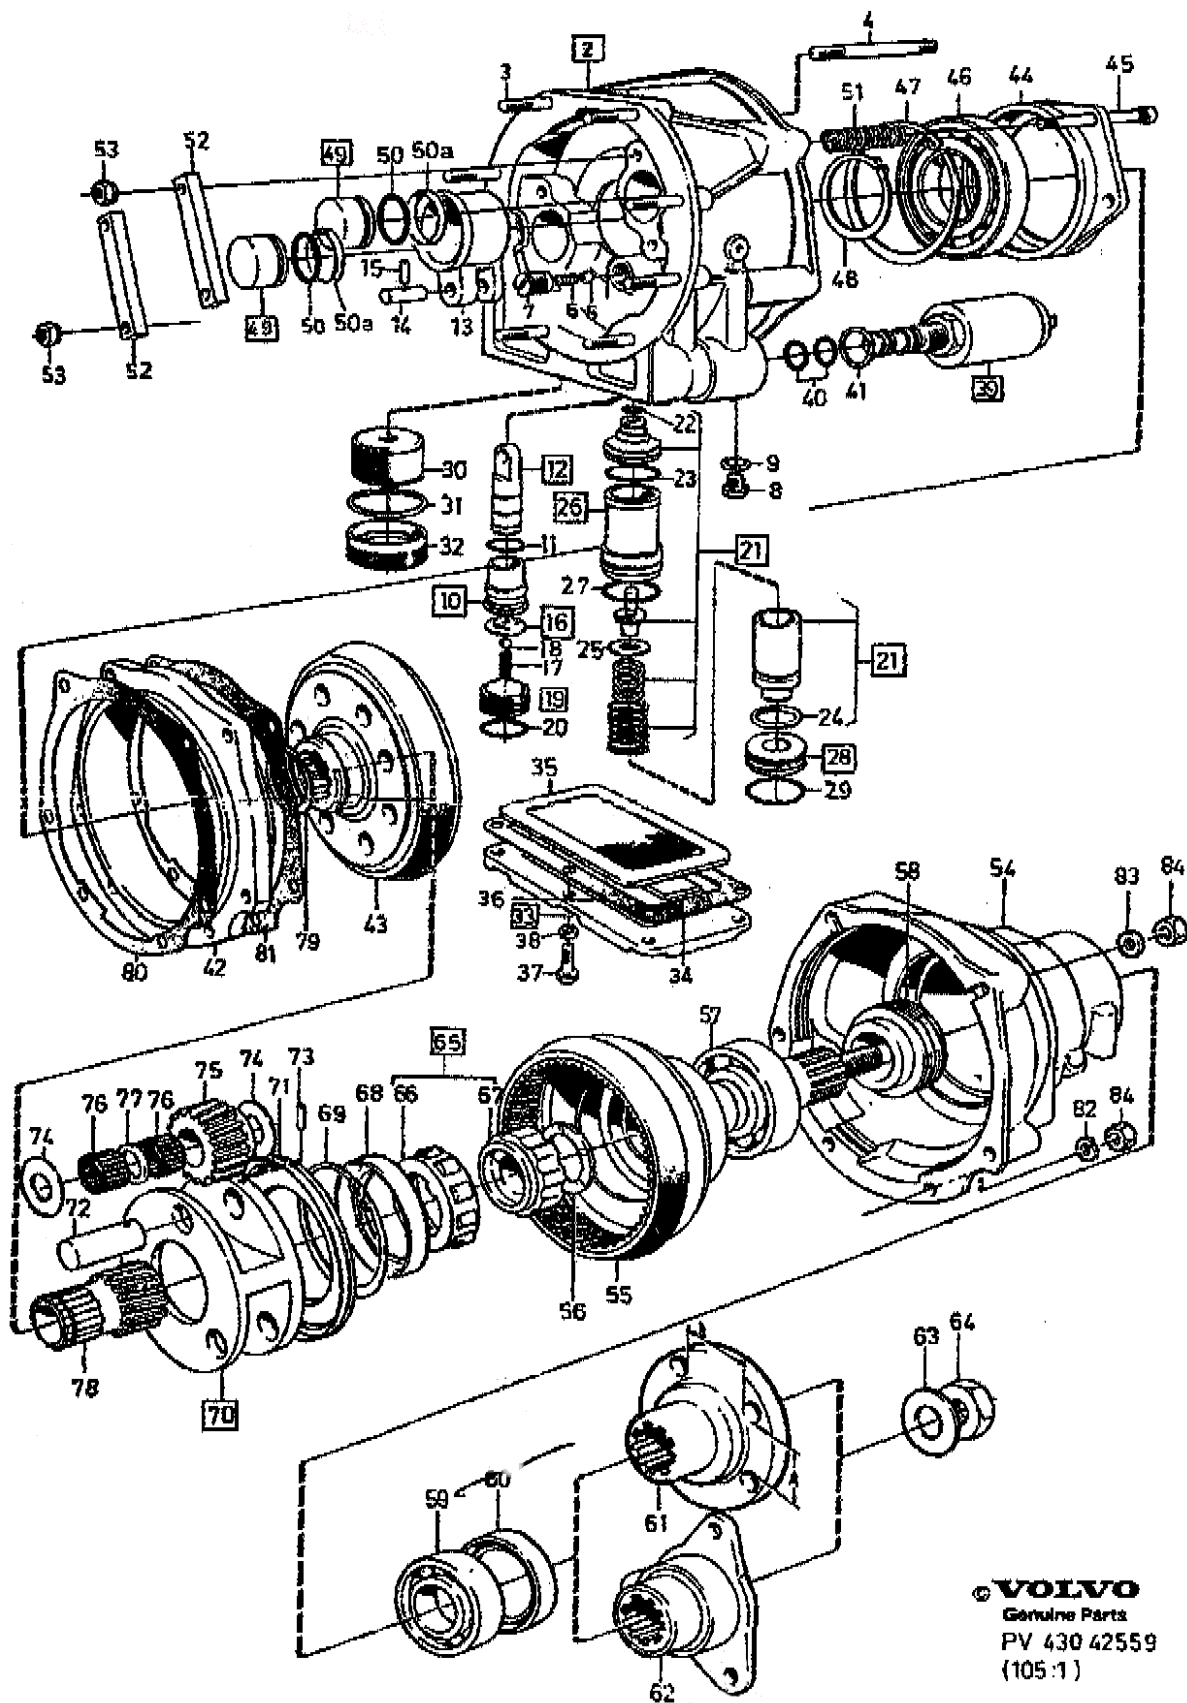

M-46 Overdrive Exploded Parts Diagram

[FAQ Home](#)

[Volvo Maintenance FAQ for 7xx/9xx/90 Cars](#)

VOLVO
Genuine Parts
PV 430 42559
(105:1)

[Volvo Maintenance FAQ for 7xx/9xx/90 Cars](#)