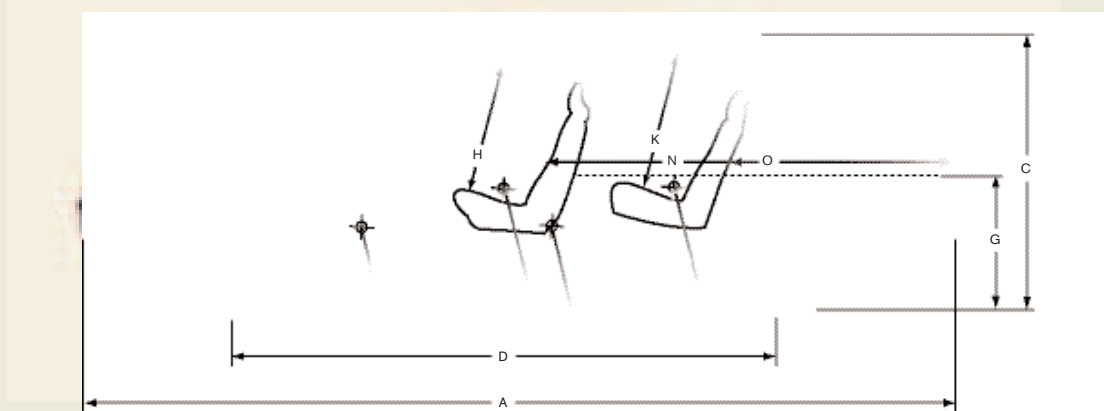

ENGINE	Manual	Geartronic
Configuration	Transverse - 20 valve	Transverse – 20 valve
Cylinders	5	5
Engine capacity, cc	2521	2521
Bore x stroke, mm	83 x 93	83 x 93
Max. output ECE, bhp/kw/rpm	300/220/5500	300/220/6000
Max. torque ECE, Nm/rpm	400/1950-5250	350/1850-6000 Auto
Octane rating	95-98 RON⁽ⁱ⁾ unleaded	95-98 RON⁽ⁱ⁾ unleaded
Fuel system	Multipoint fuel injection	Multipoint fuel injection
Compression ratio	8.5:1	8.5:1

INSURANCE GROUPS	
Volvo S60 R	18

WEIGHTS	
Min. kerb weight, kg (actual kerb weight dependent on spec)	1637
Max. possible towing weight braked, kg	1600
Max. towing weight unbraked approx, kg^(iv)	750
Max. total weight, kg	2110
Max. roof load, kg	100
Max. payload, kg (dependent on spec)	473